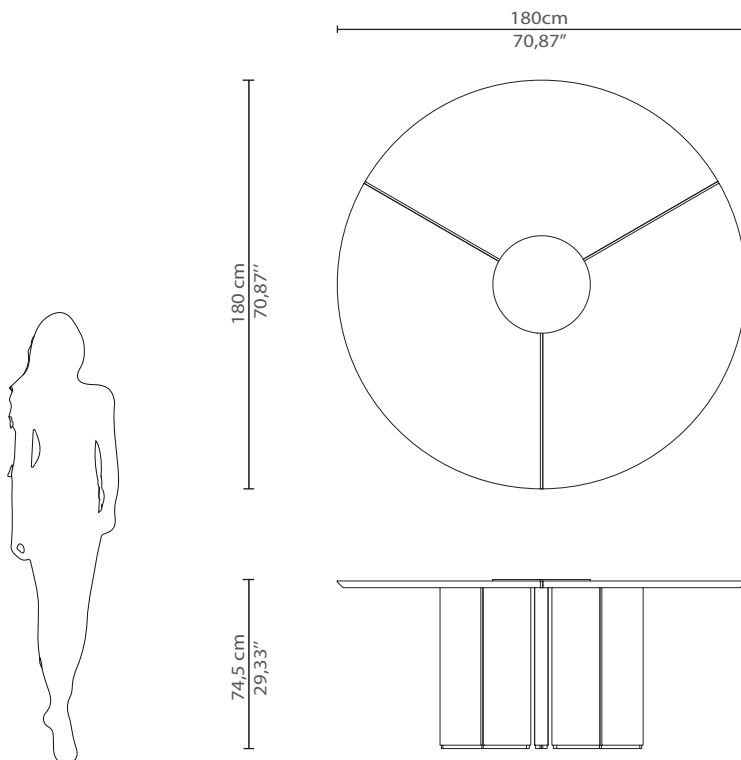

CABINET & BOOKCASES

ALGERONE | dining table

DIMENSIONS

Width: 180cm | 70,87"
Depth: 180cm | 70,87"
Height: 74,5cm | 29,33"

MATERIALS

Body: Brass, Marble & Leather

STANDARD FINISHES

Body: Polished brass, Carrara Marble
& Black Leather

WEIGHT

Aprox: 366kg | 806,89lbs

PACKAGING

Volume: 3,10m³ | 109,48³
Weight: 416kg | 917,12lbs