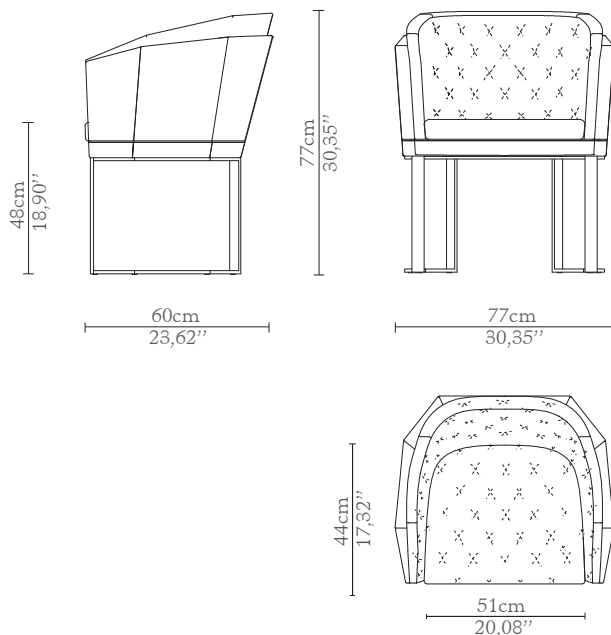

CABINETS & BOOKCASES

Anguis | armchair

DIMENSIONS

Height: 77cm | 30,35"

Length: 77cm | 30,35"

Depth: 60cm | 23,62"

Seat Height: 48cm | 18,90"

Seat Depth: 44cm | 17,32"

MATERIALS

Body: Brass, Wood, Leather & Velvet

STANDARD FINISHES

Body: Polished brass, Walnut Root Wood, Black leather & Brown velvet

WEIGHT

Aprox: 20kg | 44,1lbs

PACKAGING

Volume: 0,43m³ | 15,19ft³

Weight: 25kg | 55,1lbs