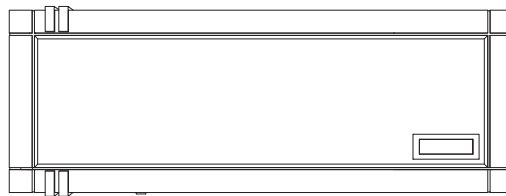

75cm
29,52"

83cm
32,68"

220cm
86,61"

DIMENSIONS

Width: 220cm | 86,61"

Depth: 83cm | 32,68"

Height: 75cm | 29,52"

MATERIALS

Body: Brass, Wood & Leather

STANDARD FINISHES

Body: Polished brass, Black lacquer,
Walnut Root & Black Leather

WEIGHT

Aprox: 95kg | 209,4bs

PACKAGING

Volume: 1,82m³ | 64,27ft³

Weight: 110kg | 1242,5lbs