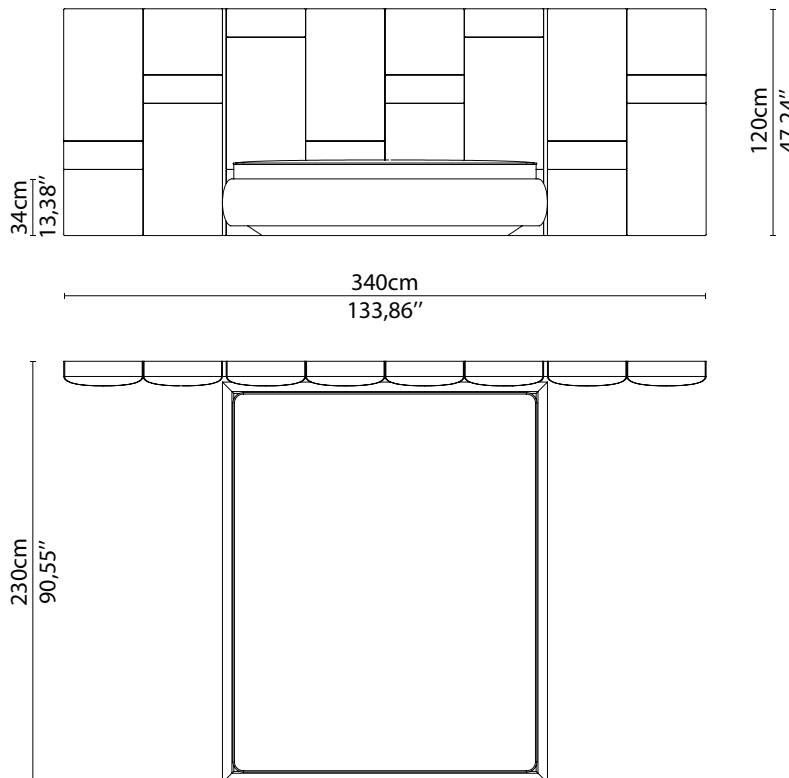

CABINETS & BOOKCASES

CHÂTEAU | bed

DIMENSIONS

Width: 340cm | 133,86"

Depth: 230cm | 90,55"

Height: 120cm | 47,24"

MATERIALS

Body: Brass & Leather

STANDARD FINISHES

Body: Polished brass & Grey Leather

WEIGHT

Aprox: 160kg | 352,74lbs

PACKAGING

Volume: 3,04m³ | 107,36ft³

Weight: 200kg | 440,92lbs