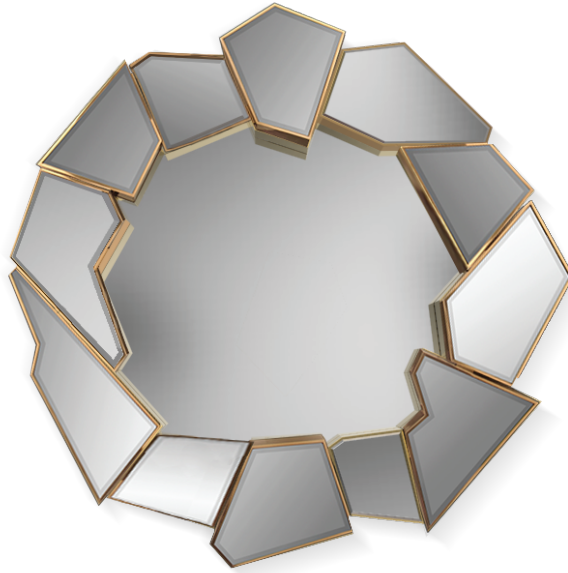

# LUXXU

MODERN DESIGN & LIVING

LIGHTING

UPHOLSTERY

TABLE

CONSOLES

SIDEBOARD

MIRROR

CABINET & BOOKCASES

CRACKLE | round mirror

15 cm  
5,08"

120 cm  
47,24"

## DIMENSIONS

Depth: 15cm | 5,9"

Diameter: 120cm | 47,24"

## MATERIALS

Body: Brass & Mirror