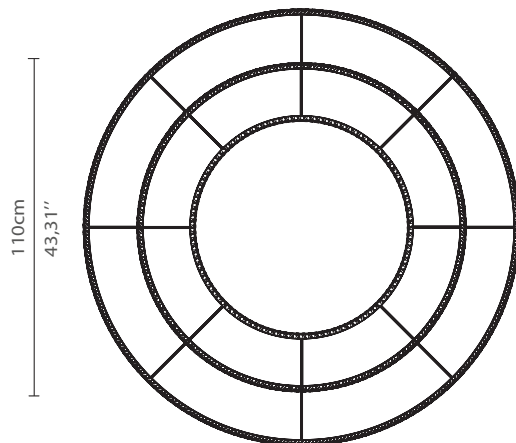

CABINET & BOOKCASES

CROWN XL | mirror

## DIMENSIONS

Depth: 11cm | 4,33"

Diameter: 110cm | 43,31"