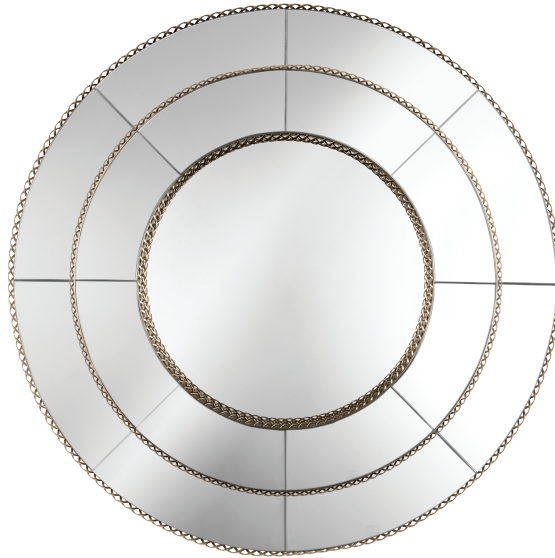

# LUXXU

MODERN DESIGN & LIVING

LIGHTING

UPHOLSTERY

TABLE

CONSOLES

SIDEBOARD

MIRROR

CABINET & BOOKCASES

CROWN XL | mirror

## DIMENSIONS

Depth: 11cm | 4,33"

Diameter: 110cm | 43,31"

## MATERIALS

Body: Brass & Mirror