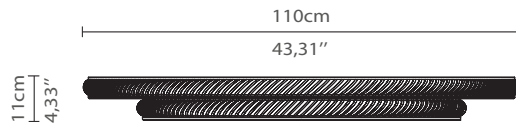

## DIMENSIONS

Depth: 11cm | 4,33"

Diameter: 110cm | 43,31"