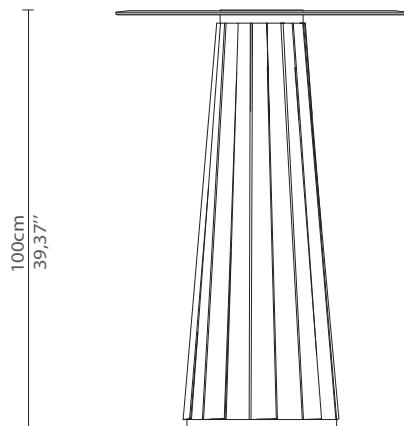

CABINETS & BOOKCASES

DARIAN | bar table

70cm
27,56"

100cm
39,37"

DIMENSIONS

Height: 100cm | 39,37"

Diameter: 70cm | 27,56"

MATERIALS

Body: Brass, Glass & Wood

STANDARD FINISHES

Body: Polished brass, Black lacquer & Smoked glass

WEIGHT

Aprox: 55kg | 121,25lbs

PACKAGING

Volume: 0,70m³ | 24,72ft³

Weight: 65kg | 143,3lbs