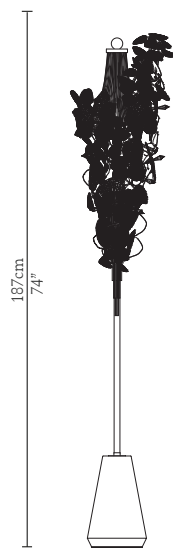

CABINETS & BOOKCASES

MCQUEEN | floor

22cm
8,66"

187cm
74"

DIMENSIONS

Height: 187cm | 74"
Length: 22cm | 8,66"
Depth: 22cm | 8,66"

MATERIALS

Body: Brass, Marble & Swarovski Crystals

STANDARD FINISHES

Body: Hammered Brass, Gold Plated, Nero Marquina Marble & Amber Swarovski Crystals

WEIGHT

Aprox: 45kg | 20,4lbs

BULBS

8x g9 Halogen Bulbs (40W max)*USA not included
Voltage: 220-240V

PACKAGING

Volume: 0,20m³ | 7,1 ft³
Weight: 55kg | 121,3bs