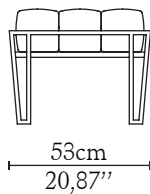

LUXXU

MODERN DESIGN & LIVING

LIGHTING UPHOLSTERY TABLE CONSOLES SIDEBBOARD MIRROR CABINET & BOOKCASES OFFICE

NUBIAN | ottoman

DIMENSIONS

Height: 45cm | 17,72''

Length: 148cm | 58,27''

Depth: 52cm | 20,47''

Seat Height: 45cm | 17,72''

Seat Depth: 48cm | 18,90''

MATERIALS

Body: Brass & Velvet

STANDARD FINISHES

Body: Polished Brass & Black Velvet

WEIGHT

Aprox: 35kg | 77,16lbs

PACKAGING

Volume: 0,59m³ | 20,84ft³

Weight: 45kg | 99,21lbs