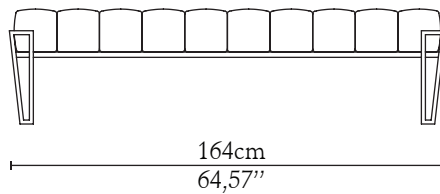

LUXXU

MODERN DESIGN & LIVING

LIGHTING UPHOLSTERY TABLE CONSOLES SIDEBBOARD MIRROR CABINET & BOOKCASES OFFICE

NUBIAN | ottoman

DIMENSIONS

Height: 45cm | 17,72''

Length: 148cm | 58,27''

Depth: 52cm | 20,47''

Seat Height: 45cm | 17,72''

Seat Depth: 48cm | 18,90''

MATERIALS

Body: Brass & Velvet

STANDARD FINISHES

Body: Polished Brass & Black Velvet

WEIGHT

Aprox: 35kg | 77,16lbs

PACKAGING

Volume: 0,59m³ | 20,84ft³

Weight: 45kg | 99,21lbs