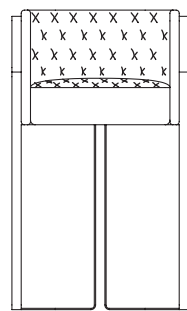

CABINETS & BOOKCASES

NURA | bar chair

50cm  
19,7"

103cm  
40,6"

60cm  
23,6"

## DIMENSIONS

Height: 103cm | 40,6"

Length: 60cm | 23,6"

Depth: 50cm | 19,7"

Seat Height: 75cm | 29,5"

Seat Depth: 41cm | 16,1"

## WEIGHT

Aprox: 30kg | 66,1lbs

## PACKAGING

Volume: 0,46m<sup>3</sup> | 16,2ft<sup>3</sup>

Weight: 35kg | 77,2lbs