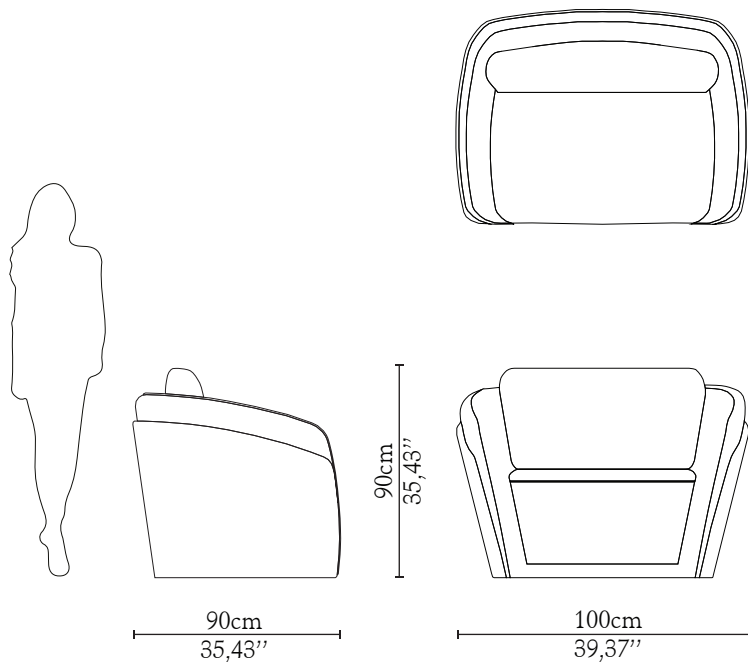

## DIMENSIONS

Height: 90cm | 35,43''

Length: 100cm | 39,37''

Depth: 90cm | 35,43''

Seat Height: 40cm | 15,75''

Seat Depth: 47cm | 18,50''

## WEIGHT

Aprox: 45kg | 99,21lbs

## PACKAGING

Volume: 1,10m<sup>3</sup> | 38,85ft<sup>3</sup>

Weight: 50kg | 110,23lbs