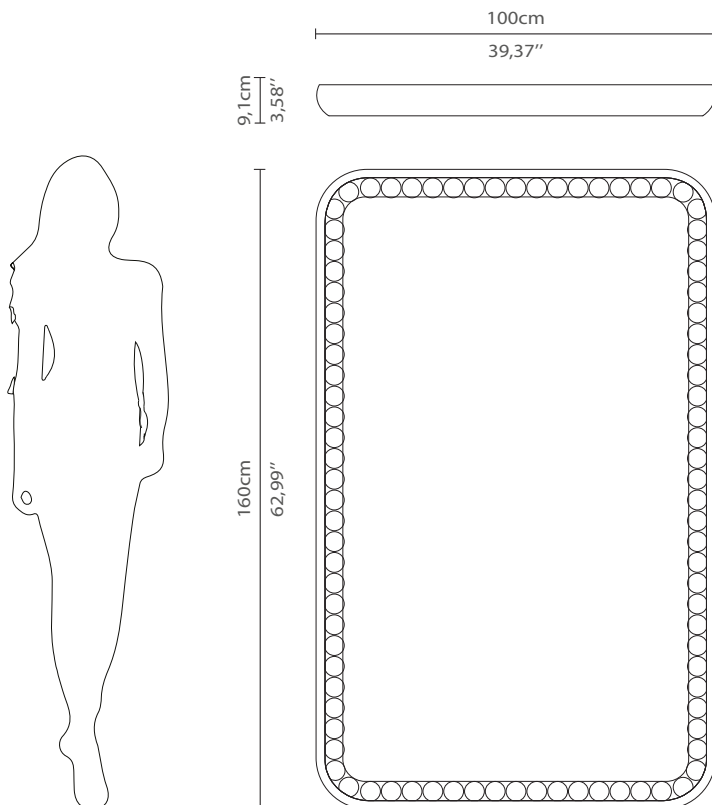

CABINET & BOOKCASES

ORBIS rectangular | mirror

DIMENSIONS

Width: 100cm | 39,37"

Depth: 9,1cm | 3,58"

Height: 160cm | 62,99"

MATERIALS

Body: Brass & Mirror

STANDARD FINISHES

Body: Gold plated & Smoked black mirror

WEIGHT

Aprox: 60kg | 132,28lbs

PACKAGING

Volume: 0,29m³ | 10,24ft³

Weight: 70kg | 154,32lbs