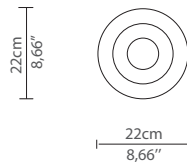

CABINETS & BOOKCASES

PHARO | floor

DIMENSIONS

Height: 175cm | 68,9"
Diameter: 22cm | 8,66"

MATERIALS

Body: Brass & Crystal Glass

STANDARD FINISHES

Body: Gold plated

WEIGHT

Aprox: 60kg | 132,30lbs

BULBS

12x g9 Halogen Bulbs (40W max)*USA not included
Voltage: 220-240V

PACKAGING

Volume: 0,17m³ | 6,00 ft³
Weight: 65kg | 143,30lbs