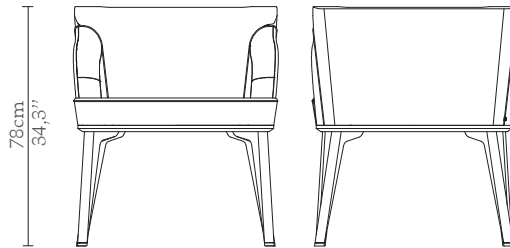

CABINETS & BOOKCASES

SABOTEUR | dining chair

48cm
18,5''

60cm
23,6''

78cm
34,3''

65cm
20,1''

DIMENSIONS

Height: 78cm | 30,7''

Length: 65cm | 25,6''

Depth: 60cm | 23,6''

Seat Height: 42cm | 16,5''

Seat Depth: 48cm | 18,9''

MATERIALS

Body: Wood, Brass & Velvet

STANDARD FINISHES

Body: Polished brass, Black leather & Gray velvet