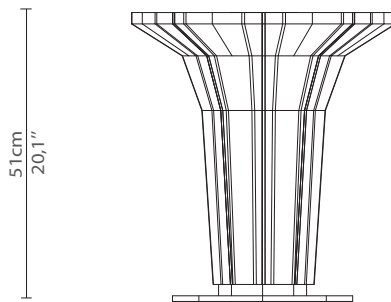

CABINETS & BOOKCASES

SUSPICION | outdoor side table

47cm
18,5"

51cm
20,1"

DIMENSIONS

Height: 51cm | 20,1'

Diameter: 47cm | 18,5'

MATERIALS

Body: Stainless Steel & Marble

STANDARD FINISHES

Body: Polished stainless steel & Carrara marble

WEIGHT

Aprox: 42kg | 92,60lbs

PACKAGING

Volume: 0,18m³ | 6,26ft³

Weight: 47kg | 103,62lbs