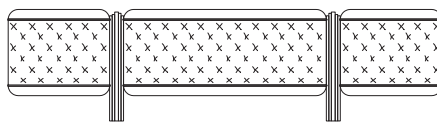

LUXXU

MODERN DESIGN & LIVING

LIGHTING UPHOLSTERY TABLE CONSOLES SIDEBBOARD MIRROR CABINET & BOOKCASES OFFICE

TENOR | ottoman

60cm
23,62''

44cm
17,32''

170cm
66,93''

DIMENSIONS

Height: 44cm | 17,32''

Length: 170cm | 66,93''

Depth: 60cm | 23,62''

Seat Height: 44cm | 17,32''

Seat Depth: 60cm | 23,62''

MATERIALS

Body: Brass & Velvet

STANDARD FINISHES

Body: Polished Brass & Grey Velvet

WEIGHT

Aprox: 45kg | 99,21lbs

PACKAGING

Volume: 0,65m³ | 22,95ft³

Weight: 50kg | 110,23lbs