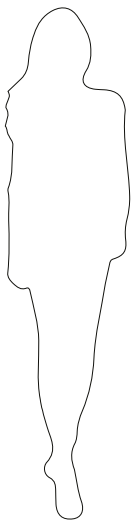

CABINETS & BOOKCASES

TYCHO TORCH | wall right

DIMENSIONS

Height: 162cm | 64,1"

Length: 34cm | 13,4"

Depth: 20cm | 7,9"

MATERIALS

Body: Brass & Crystal Glass