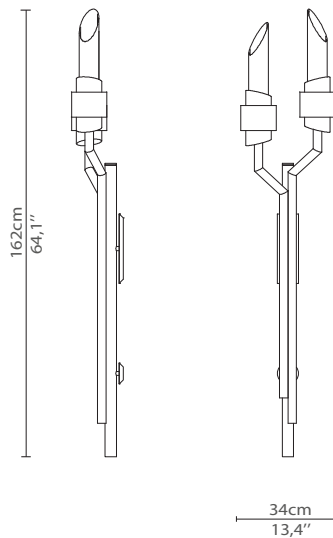

CABINETS & BOOKCASES

TYCHO TORCH | wall right

DIMENSIONS

Height: 162cm | 64,1"

Length: 34cm | 13,4"

Depth: 20cm | 7,9"

MATERIALS

Body: Brass & Crystal Glass

STANDARD FINISHES

Body: Gold plated

WEIGHT

Aprox: 10kg | 22lbs

BULBS

2x g9 Halogen Bulbs (40W max)*USA not included

Voltage: 220-240V

PACKAGING

Volume: 0,22m³ | 7,8ft³

Weight: 15kg | 33lbs