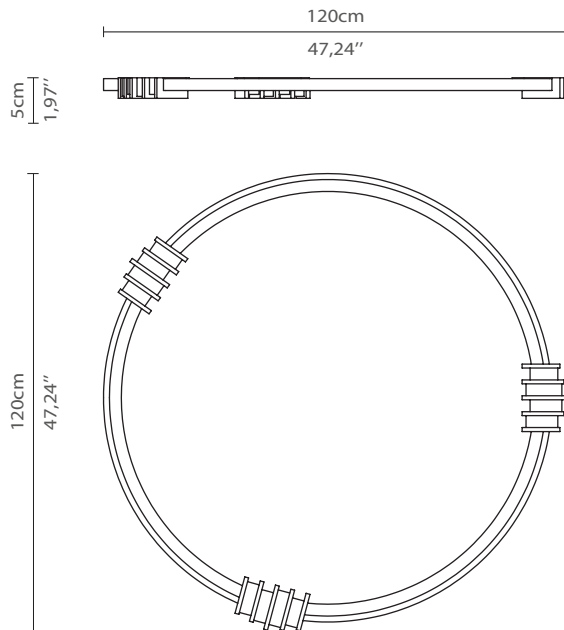

CABINET & BOOKCASES

VERTIGO | mirror

DIMENSIONS

Depth: 5cm | 1,97"

Diameter: 120cm | 47,24"

MATERIALS

Body: Brass & Mirror

STANDARD FINISHES

Body: Gold plated & Smoked black mirror

WEIGHT

Aprox: 40kg | 88,18lbs

PACKAGING

Volume: 0,23m³ | 8,12ft³

Weight: 55kg | 121,25lbs