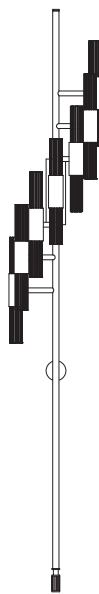

LUX XU

MODERN DESIGN & LIVING

LIGHTING

UPHOLSTERY

TABLES

CONSOLES

SIDEBOARDS

MIRRORS

CABINETS & BOOKCASES

WATERFALL TORCH | wall

21,8cm
8,58"

28,6cm
11,26"

178cm
70,1"

DIMENSIONS

Height: 178cm | 70,1"

Length: 28,6cm | 11,26"

Depth: 21,8cm | 8,58"

MATERIALS

Body: Brass & Crystal Glass

STANDARD FINISHES

Body: Gold plated

WEIGHT

Aprox: 10kg | 22,05lbs

BULBS