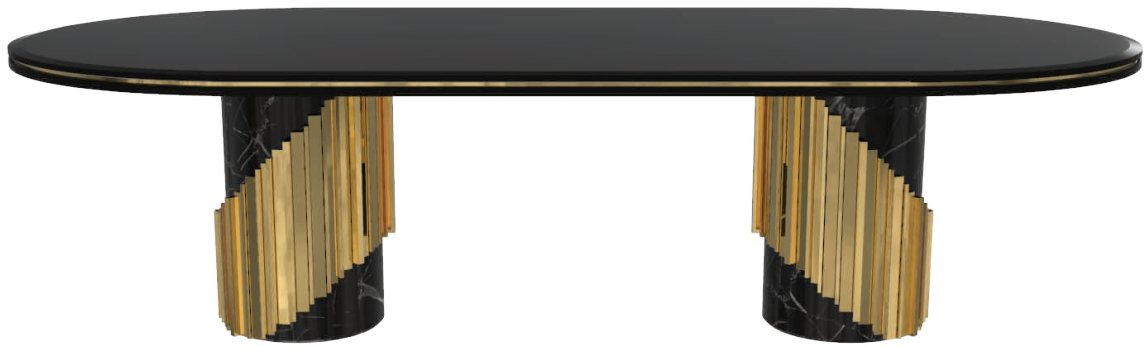

LUX XU

MODERN DESIGN & LIVING

LIGHTING

TABLE

CONSOLES

SIDEBOARD

MIRROR

CABINET & BOOKCASES

LITTUS OVAL | dining table

DIMENSIONS

Width: 250cm | 110,23"
Depth: 140cm | 55,12"
Height: 76cm | 29,92"

MATERIALS

Body: Brass, Wood & Marble

STANDARD FINISHES

Body: Polished brass, Black lacquer
& Nero marquina