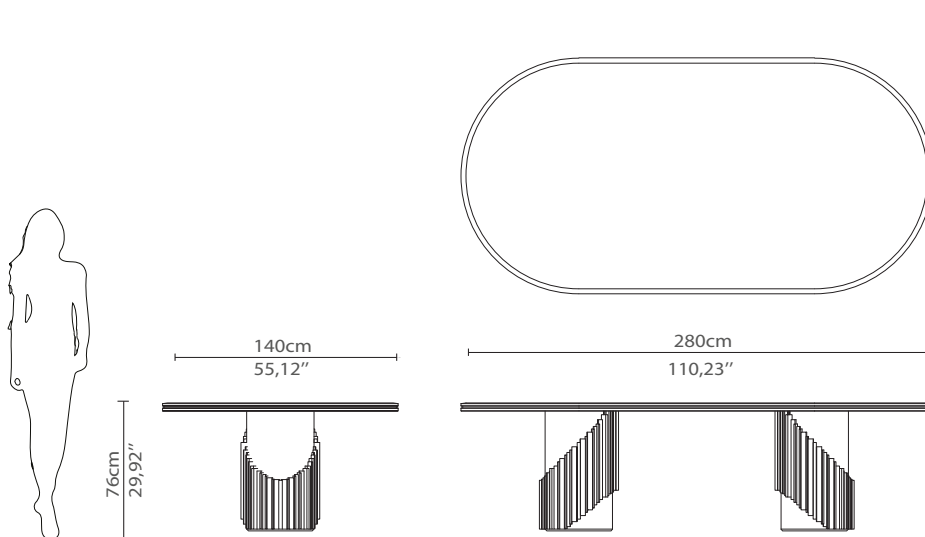

LITTUS OVAL | dining table

DIMENSIONS

Width: 250cm | 110,23"
Depth: 140cm | 55,12"
Height: 76cm | 29,92"

MATERIALS

Body: Brass, Wood & Marble

STANDARD FINISHES

Body: Polished brass, Black lacquer
& Nero marquina

WEIGHT

Aprox: 320kg | 705,48lbs

PACKAGING

Volume: 2,84m³ | 100,29ft³
Weight: 370kg | 771,61lbs