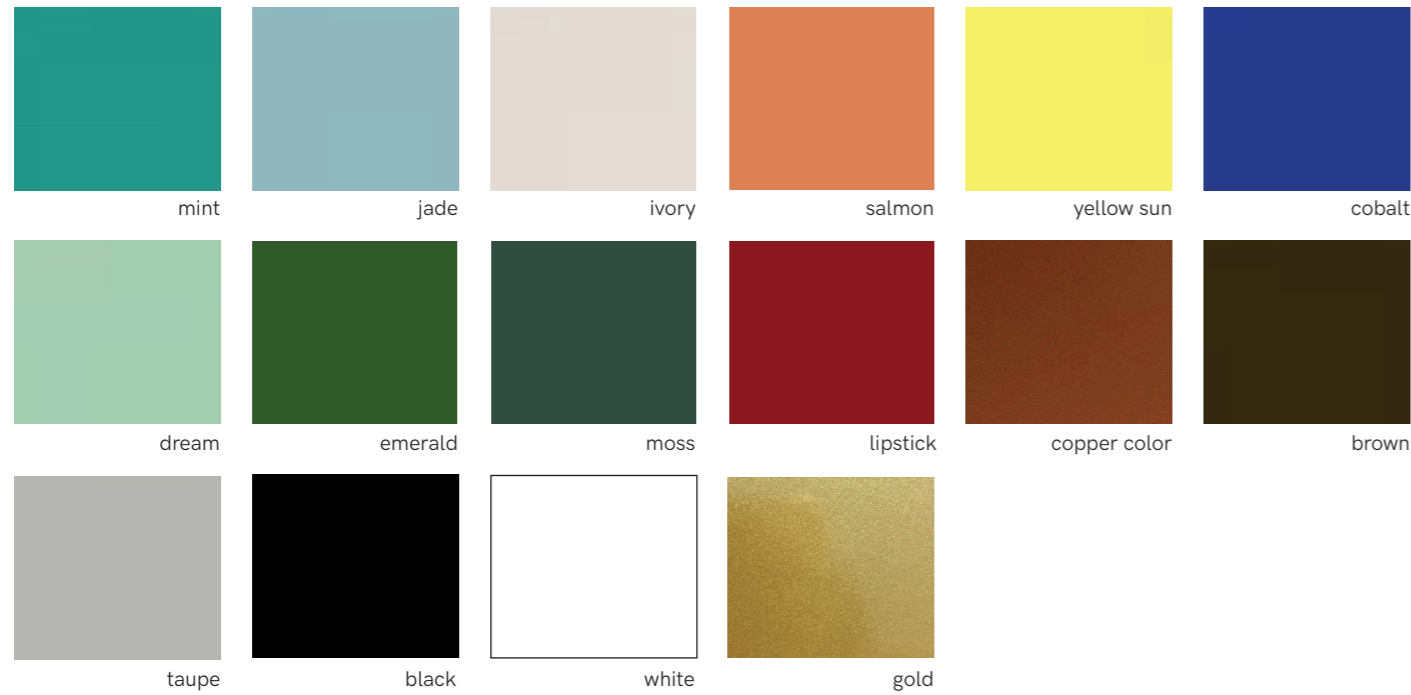

FINISHINGS

lacquered metal