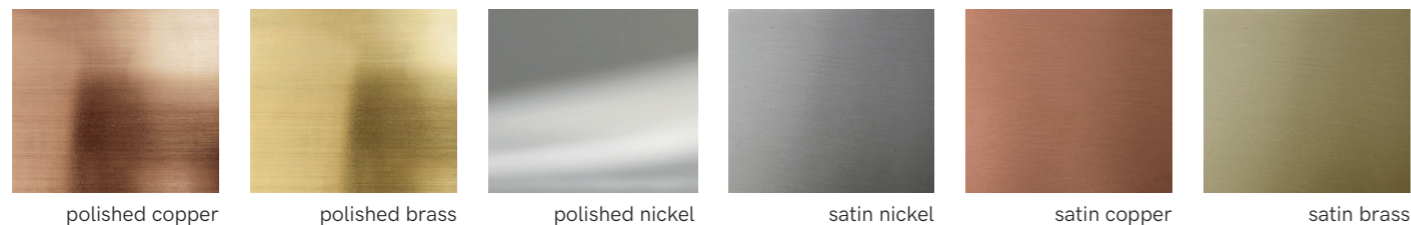

w: 14" / 36cm
d: 13" / 33cm
h: 16" / 41cm

FINISHINGS

lacquered metal

polished and satin metal

POLISHED AND SATIN METAL PIECES
this product is handmade; any small stain or roughness is a feature of the product, not a defect.