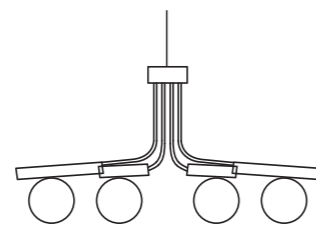

120V / 60Hz 1 x max. G9 4W LED

2,2 lb | 1 kg

0,02 m³

59" / 1,5m

GLOBE WALL I

wall lamp

230V / 50Hz 2 x max. G9 4W LED

120V / 60Hz 2 x max. G9 4W LED

4,4 lb | 2 kg

0,05 m³

59" / 1,5m

Ø: 39" / 100cm
h: 20" / 50cm

Ø: 32" / 80cm
h: 18" / 45cm

w: 17" / 42cm
d: 8" / 20cm
h: 23" / 59cm

w: 37" / 93cm
d: 6" / 15cm
h: 67" / 169cm

w: 6" / 15cm
d: 11" / 27cm
h: 16" / 40cm

w: 14" / 36cm
d: 13" / 33cm
h: 16" / 41cm

FINISHINGS

lacquered metal

polished and satin metal

POLISHED AND SATIN METAL PIECES
this product is handmade; any small stain or roughness is a feature of the product, not a defect.