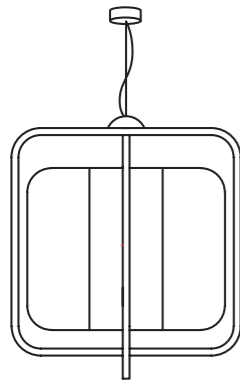

120V / 60Hz E12/1x10W LED

8 lb | 4 kg

18x18x12 in
46x46x80 cm
0,06 m³

59" / 1,5m

JULES TABLE

table lamp

230V / 50Hz E27/1x 10W LED

120V / 60Hz E26/1x10W LED

17 lb | 6 kg

13x13x30 in
34x34x80 cm
0,09 m³

59" / 1,5m

JULES FLOOR

floor lamp

230V / 50Hz E27/1x 20W LED

120V / 60Hz E26/1x15W LED

26 lb | 12 kg

18x18x71 in
46x46x180 cm
0,38 m³

59" / 1,5m

Ø: 22" / 57cm
h: 28" / 72cm

Ø: 26" / 67cm
h: 22" / 57cm

Ø: 12" / 30cm
h: 25" / 64cm

Ø: 15" / 38cm
h: 17" / 44cm

w: 16" / 40cm
d: 9" / 23cm
h: 16" / 40cm

Ø: 12" / 30cm
h: 25" / 63cm

Ø: 15" / 38cm
h: 38" / 177cm

FINISHINGS

lacquered metal

polished and satin metal

lamp shades

POLISHED AND SATIN METAL PIECES
this product is handmade; any small stain or roughness is a feature of the product, not a defect.