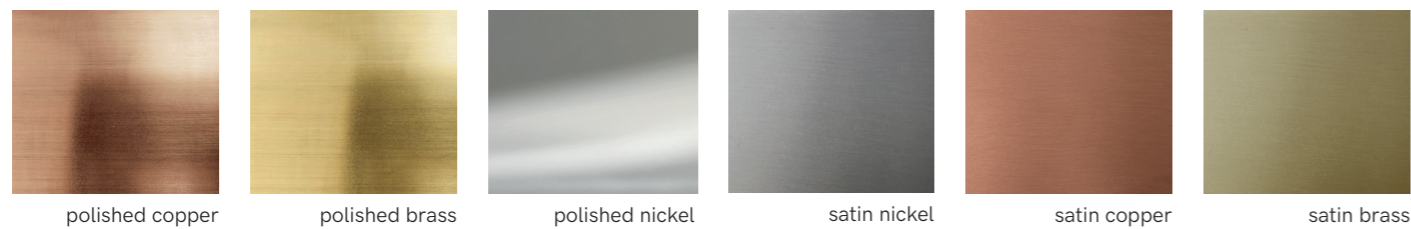

Ø: 15" / 38cm
h: 38" / 177cm

FINISHINGS

lacquered metal

polished and satin metal

lamp shades

POLISHED AND SATIN METAL PIECES
this product is handmade; any small stain or roughness is a feature of the product, not a defect.