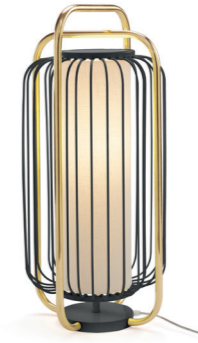

JULES

JULES

suspension lamp

230V / 50Hz E27/1x 20W LED

120V / 60Hz E26/1x15W LED

19 lb | 9 kg

30x30x30 in
75x75x75 cm
0,42 m³

59" / 1,5m

JULES I

suspension lamp

230V / 50Hz E27/1x 20W LED

120V / 60Hz E26/1x15W LED

19 lb | 9 kg

25x25x25 in
65x65x65 cm
0,3 m³

59" / 1,5m

JULES II

suspension lamp

230V / 50Hz E27/1x 20W LED

120V / 60Hz E26/1x15W LED

13 lb | 6 kg

13x13x30 in
34x34x80 cm
0,09 m³

59" / 1,5m

JULES III

suspension lamp