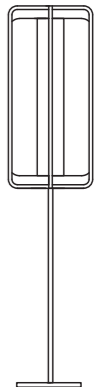

17 lb | 6 kg

13x13x30 in
34x34x80 cm
0,09 m³

59" / 1,5m

JULES FLOOR

floor lamp

230V / 50Hz E27/1x 20W LED

120V / 60Hz E26/1x15W LED

26 lb | 12 kg

18x18x71 in
46x46x180 cm
0,38 m³

59" / 1,5m

Ø: 22" / 57cm
h: 28" / 72cm

Ø: 26" / 67cm
h: 22" / 57cm

Ø: 12" / 30cm
h: 25" / 64cm

Ø: 15" / 38cm
h: 17" / 44cm

w: 16" / 40cm
d: 9" / 23cm
h: 16" / 40cm

Ø: 12" / 30cm
h: 25" / 63cm

Ø: 15" / 38cm
h: 38" / 177cm

FINISHINGS

lacquered metal

polished and satin metal

lamp shades

POLISHED AND SATIN METAL PIECES
this product is handmade; any small stain or roughness is a feature of the product, not a defect.

CORDS

Suspension lamps

Standard cord length is 1,5m.

Standard cord options

Brown textile cord (standard for all lamps except black ones)

Black textile cord (standard for all black lamps)

Transparent rubber cord (under request)