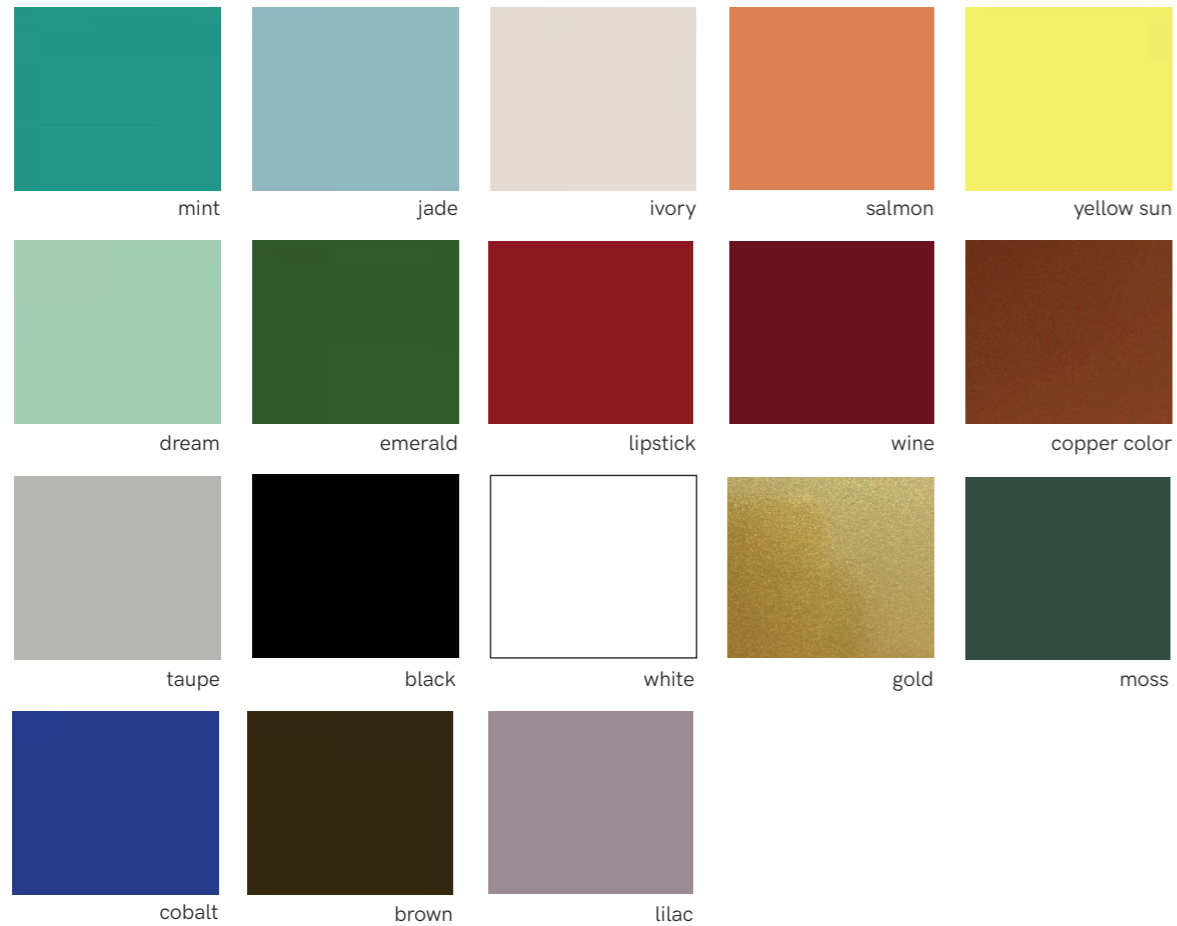

Ø: 15" / 38cm
h: 38" / 177cm

FINISHINGS

lacquered metal

polished and satin metal

lamp shades

POLISHED AND SATIN METAL PIECES
this product is handmade; any small stain or roughness is a feature of the product, not a defect.