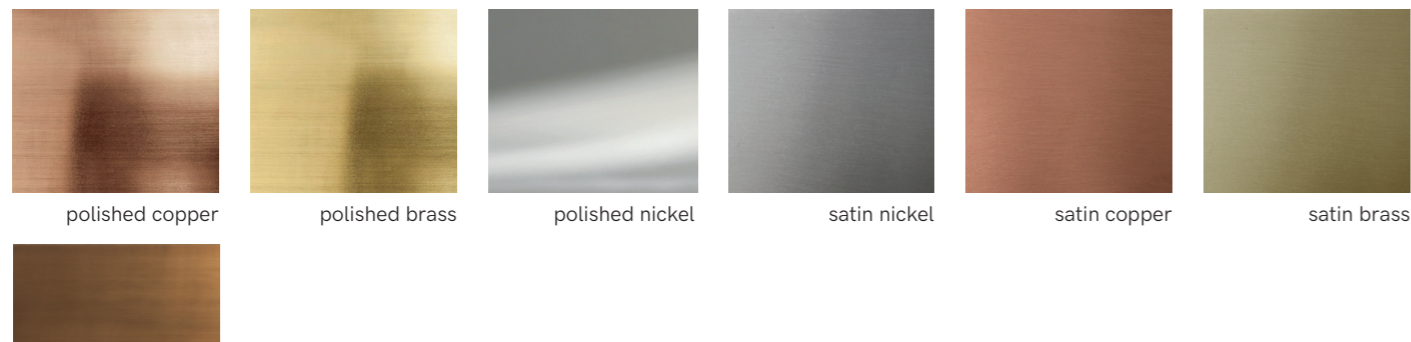

w: 17" / 43cm
d: 4,7" / 12cm
h: 19" / 47cm

w: 6" / 15cm
d: 13,7" / 35cm
h: 16" / 40cm

FINISHINGS

lacquered metal

polished and satin metal

POLISHED AND SATIN METAL PIECES
this product is handmade; any small stain or roughness is a feature of the product, not a defect.