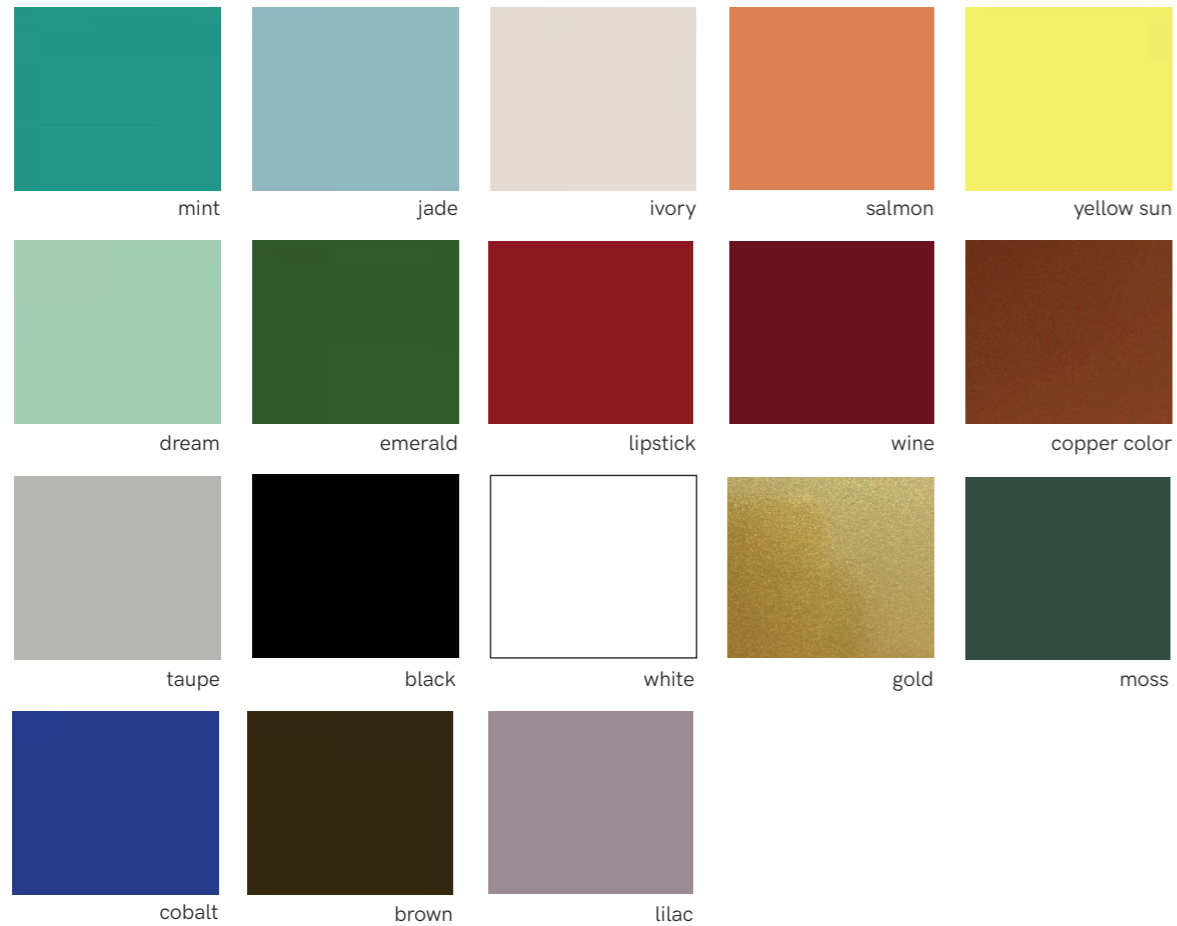

Ø: 15" / 37cm
h: 67" / 170cm

FINISHINGS

lacquered metal

polished and satin metal

lamp shades

POLISHED AND SATIN METAL PIECES
this product is handmade; any small stain or roughness is a feature of the product, not a defect.