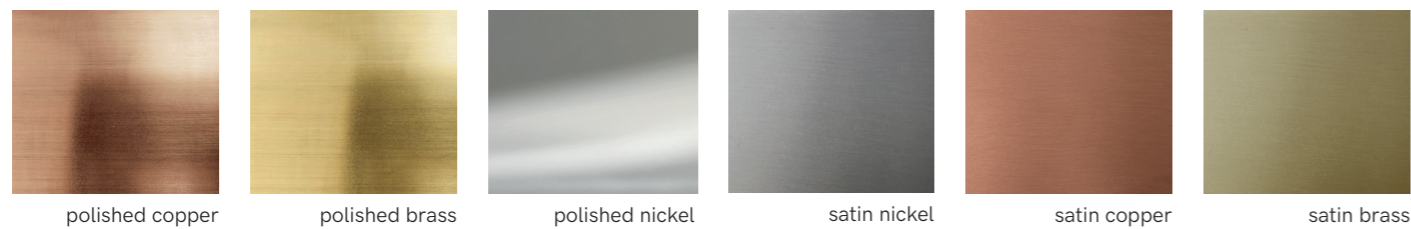

Ø: 15" / 37cm
h: 67" / 170cm

FINISHINGS

lacquered metal

polished and satin metal

lamp shades

POLISHED AND SATIN METAL PIECES
this product is handmade; any small stain or roughness is a feature of the product, not a defect.