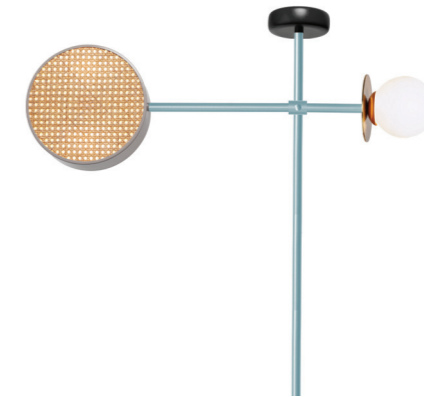

📏 59" / 1,5m

w: 26" / 65cm
h: 30" / 75cm
d: 10" / 25cm

MONACO WALL

wall lamp

230V / 50Hz ⚡ 3 x max. G9 4W LED

120V / 60Hz ⚡ 3 x max. G9 4W LED

📦 27 lb | 12 kg

📦 0,09 m³

📏 59" / 1,5m

w: 18" / 45cm
h: 28" / 70cm
d: 11" / 27,5cm

MONACO WALL I

wall lamp

230V / 50Hz ⚡ 1 x max. G9 4W LED

120V / 60Hz ⚡ 1 x max. G9 4W LED

📦 11 lb | 5 kg

📦 0,05 m³

📏 59" / 1,5m

o: 11" / 27,5cm
d: 3,5" / 9cm

MONACO FLOOR

floor lamp

230V / 50Hz ⚡ 3 x max. G9 4W LED

120V / 60Hz ⚡ 3 x max. G9 4W LED

📦 55 lb | 25 kg

📦 0,38 m³

📏 59" / 1,5m

w: 26" / 65cm
h: 67" / 169cm
d: 16" / 40cm

FINISHINGS

lacquered metal for structure

polished and satin metal for circular fittings

POLISHED AND SATIN METAL PIECES
this product is handmade; any small stain or roughness is a feature of the product, not a defect.