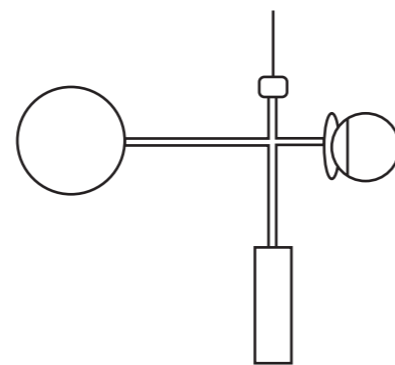

w: 39" / 100cm
h: 42" / 106cm
d: 29" / 73cm

MONACO I

suspension lamp

230V / 50Hz 5 x max. G9 4W LED

120V / 60Hz 5 x max. G9 4W LED

40 lb | 18 kg

43x43x18 in
110x110x45 cm
0,55 m³

59" / 1,5m