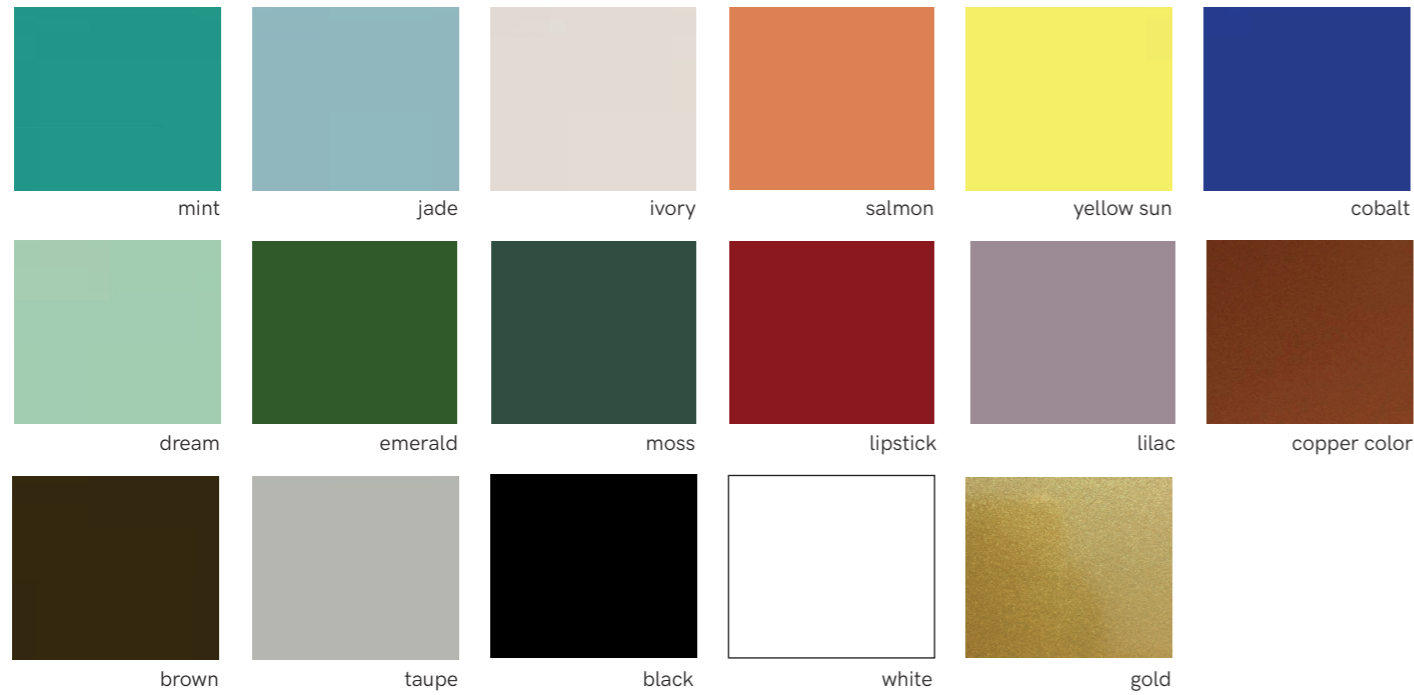

FINISHINGS

lacquered metal for structure