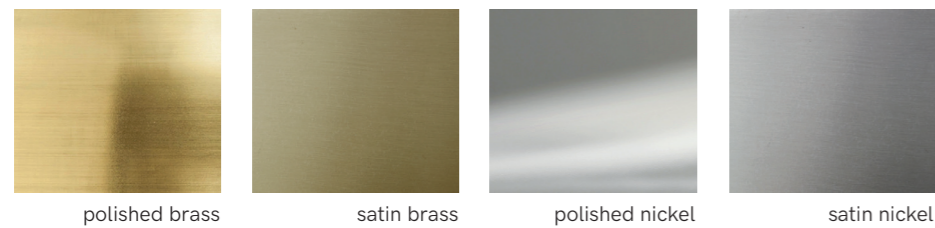

📏 59" / 1,5m

w: 26" / 65cm
h: 67" / 169cm
d: 16" / 40cm

FINISHINGS

lacquered metal for structure

polished and satin metal for circular fittings

POLISHED AND SATIN METAL PIECES
this product is handmade; any small stain or roughness is a feature of the product, not a defect.