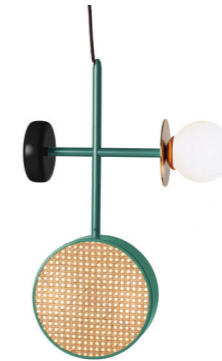

w: 39" / 100cm
h: 42" / 106cm
d: 29" / 73cm

MONACO I

suspension lamp

230V / 50Hz 5 x max. G9 4W LED

120V / 60Hz 5 x max. G9 4W LED

40 lb | 18 kg

43x43x18 in
110x110x45 cm
0,55 m³

59" / 1,5m

w: 40" / 102cm
h: 28" / 70cm
d: 11" / 27cm

MONACO II

suspension lamp

230V / 50Hz 3 x max. G9 4W LED

120V / 60Hz 3 x max. G9 4W LED

27 lb | 12 kg

13x13x30 in
34x34x80 cm
0,09 m³

59" / 1,5m

w: 12" / 30cm
h: 23" / 57cm
d: 6" / 15cm

MONACO III

suspension lamp

230V / 50Hz 3 x max. G9 4W LED

120V / 60Hz 3 x max. G9 4W LED

27 lb | 12 kg

13x13x30 in
34x34x80 cm
0,09 m³

59" / 1,5m

Black and white textile cord on extra charge

Red and black textile cord on extra charge

cup cup color matches the lamp

Frame collection suspension lamp cup

15 cm / 6"

Standard suspension lamp cup

15 cm / 6"