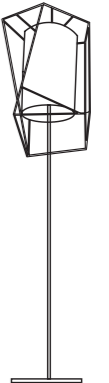

STAR I

suspension lamp

230V / 50Hz E27/1x 20W LED

120V / 60Hz E26/1x15W LED

13 lb | 6 kg

25x25x25 in
65x65x65 cm
0,27 m³

59" / 1,5m

STAR II

9 lb | 4 kg

18x18x30 in
46x46x80 cm
0,17 m³

59" / 1,5m

STAR FLOOR

floor lamp

230V / 50Hz E26/1x20W LED

120V / 60Hz E26/1x15W LED

19 lb | 9 kg

18x18x71 in
46x46x180 cm
0,38 m³

59" / 1,5m

Ø: 32" / 80cm
h: 28" / 70cm

Ø: 24" / 60cm
h: 20" / 50cm

Ø: 18" / 45cm
h: 28" / 72cm

Ø: 14" / 35cm
h: 21" / 53cm

w: 11" / 28cm
d: 8" / 20cm
h: 20" / 51cm

Ø: 13" / 33cm
h: 28" / 72cm

Ø: 18" / 45cm
h: 67" / 170cm

FINISHINGS

lacquered metal

polished and satin metal

lamp shades

POLISHED AND SATIN METAL PIECES
this product is handmade; any small stain or roughness is a feature of the product, not a defect.