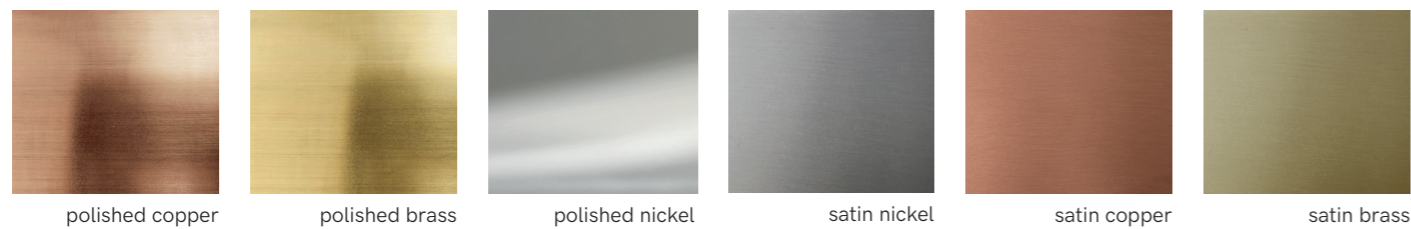

Ø: 18" / 45cm
h: 67" / 170cm

FINISHINGS

lacquered metal

polished and satin metal

lamp shades

POLISHED AND SATIN METAL PIECES
this product is handmade; any small stain or roughness is a feature of the product, not a defect.