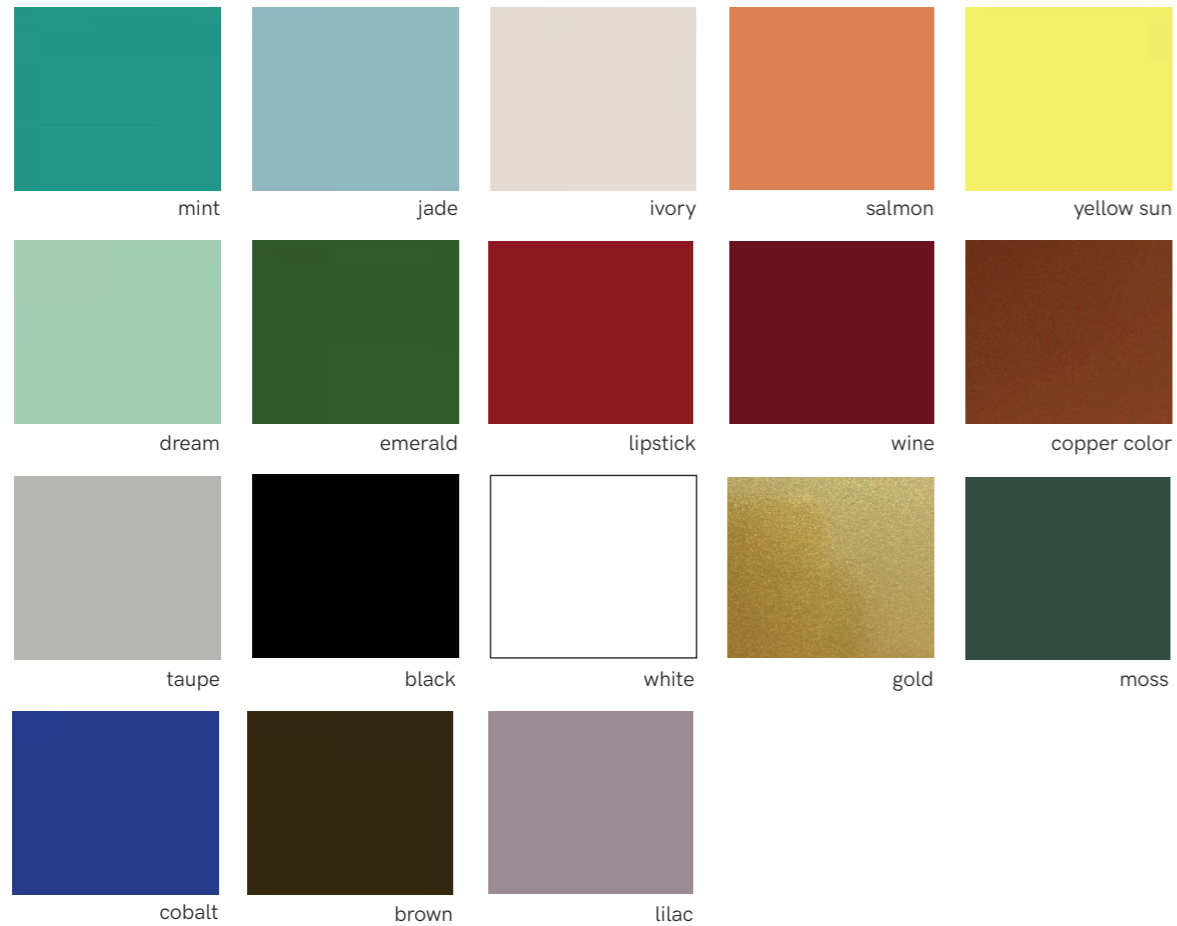

Ø: 18" / 45cm
h: 67" / 170cm

FINISHINGS

lacquered metal

polished and satin metal

lamp shades

POLISHED AND SATIN METAL PIECES
this product is handmade; any small stain or roughness is a feature of the product, not a defect.