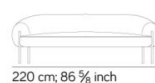

DIVANO / SOFA 030

mt 7,71 | m² 2,08 | kg 54

amuralab.com
Copyright: © NEWS.srl - All right reserved