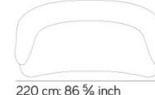

DIVANO / SOFA 030

mt 7,71 | m² 2,08 | kg 54

amuralab.com
Copyright: © NEWS.srl - All right reserved