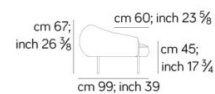

DIVANO / SOFA 030

mt 7,71 | m² 2,08 | kg 54

amuralab.com
Copyright: © NEWS.srl - All right reserved