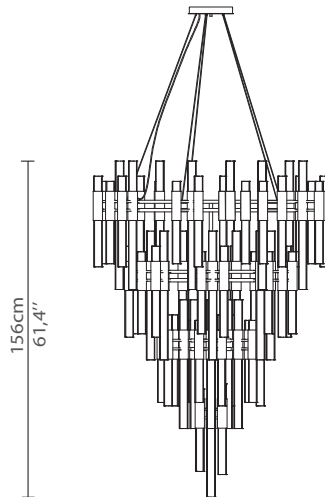

CABINETS & BOOKCASES

WATERFALL | chandelier

109cm  
42,9"

156cm  
61,4"

## DIMENSIONS

Cord Height: Adjustable with 200cm  
| 78,74"

Height: 156cm | 61,4"

Diameter: 109 cm | 42,9"

## WEIGHT

Apróx: 69kg | 152,1lbs

## PACKAGING

Volume: 2,1 m<sup>3</sup> | 74,2ft<sup>3</sup>

Weight: 89kg | 196,2lbs