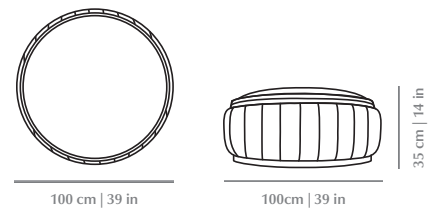

---

<b>Upholstery</b>	Fabric or Leather
<b>Piping</b>	Fabric or Leather
<b>Package dimensions</b>	1050 x 1050 x 400 mm
<b>Product weight</b>	35 Kg no package / 47 Kg with package

---

// as pictured

Upholstery – Velvet Pêche