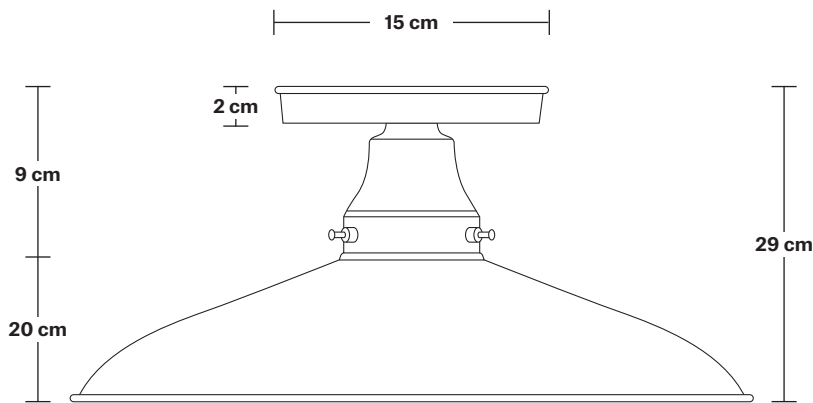

Barn Stem Flush Mount - 15 Inch

Product Code: BN-STFM15

H: 29 cm x W: 37 cm x D: 37 cm

SPECIFICATIONS

We meet all UK and EU lighting and safety regulations.

Our products are hand finished to ensure an authentic vintage look and therefore they may vary slightly from those shown in the images.

Bulb required: Standard screw (E27) fitting, max 40W.

Shade weight: 0.85 kg | **Holder weight:** 0.25 kg

Maximum weight: 1.1 kg

INFORMATION

Finishes: Copper and Pewter

Ready to be installed, installation required.

Wall mount screws not included.

Holder available: Copper.

DIMENSIONS

Shade Diameter: 37 cm / 14.6"

Shade Height (no holder): 20 cm / 7.9"

Ceiling Mount Diameter: 15 cm / 5.9"

INDUSTVILLE

Barn Stem - 15 Inch - Copper & Pewter