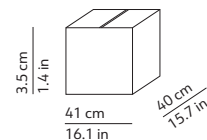

### CODES AND DIMENSIONS / CODICI E DIMENSIONI

Evita  
K155060B  
K155060C  
K155060T  
K155060R

Evita Led  
K1550609B  
K1550609C  
K1550609T  
K1550609R

### PACKAGING / IMBALLO

Structure  
Volume: 0.129 m<sup>3</sup> / 4.548 ft<sup>3</sup>  
Gross weight: 12.54 kg / 27.59 lbs

Base  
Volume: 0.006 m<sup>3</sup> / 0.203 ft<sup>3</sup>  
Gross weight: 6.32 kg / 13.90 lbs