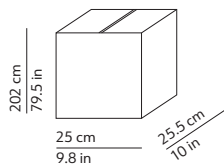

### PACKAGING / IMBALLO

Structure  
Volume: 0.129 m<sup>3</sup> / 4.548 ft<sup>3</sup>  
Gross weight: 12.54 kg / 27.59 lbs

Base  
Volume: 0.006 m<sup>3</sup> / 0.203 ft<sup>3</sup>  
Gross weight: 6.32 kg / 13.90 lbs