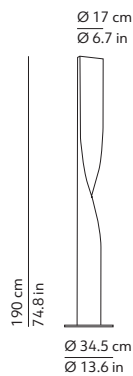

### CODES AND DIMENSIONS / CODICI E DIMENSIONI

Evita  
K155060B  
K155060C  
K155060T  
K155060R

Evita Led  
K1550609B  
K1550609C  
K1550609T  
K1550609R

### PACKAGING / IMBALLO

Structure  
Volume: 0.129 m<sup>3</sup> / 4.548 ft<sup>3</sup>  
Gross weight: 12.54 kg / 27.59 lbs

Base  
Volume: 0.006 m<sup>3</sup> / 0.203 ft<sup>3</sup>  
Gross weight: 6.32 kg / 13.90 lbs