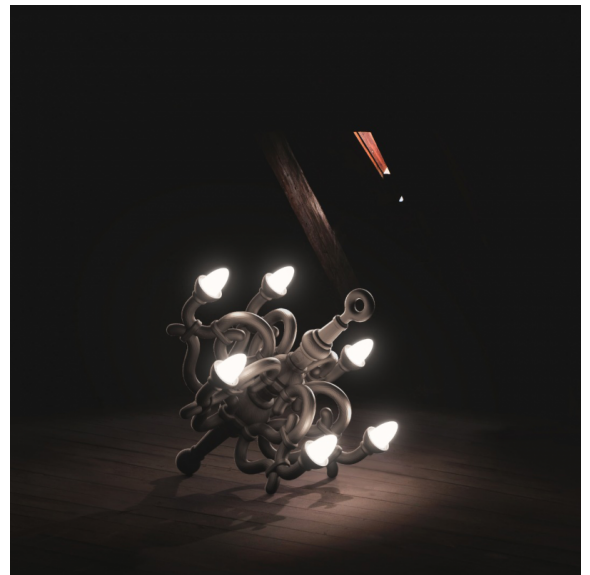

FALLEN CHANDELIER M

Floor Lamp

design Studio Job

Fallen Chandelier is an M size wireless rechargeable lamp suitable for indoor environments, designed by Studio Job. Influenced by 19th century Thonet classic curves, this object travels through times to be the outstanding protagonist in each place it lives in and accompany you in a timeless dream of elegance. It can be regulated from a distance by remote control.

SRP

€ 699.00

Specs

Material: polyethylene

Light Source: 6x 3W LED

Light Color: white

Dimensions (L - W - H): 90 x 84 x 76 cm

Weight: 3.55 Kg

Cable: MicroUSB ↔ USB

Cable lenght: 100

Remote control: Yes

Battery Autonomy: 6h

Packaging

Box 1

Dimensions (L - W - H): 91 cm x 80 cm x 106 cm

Weight: 4.5 Kg