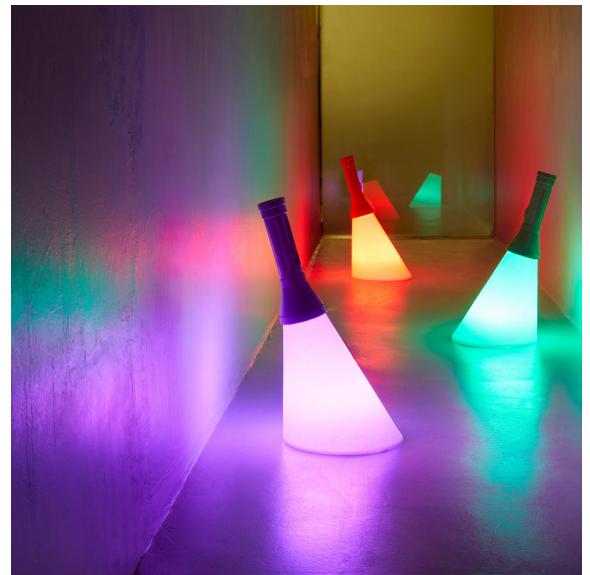

# FLASH LAMP WITH RECHARGEABLE LED

design Studio Job

Make no room for darkness in your home with Flash, saviour of the universe! Flash is a flashlight shape lamp, designed by Studio Job, that has an illuminated light trace intended as a symbol of life, progress, and salvation against the shadows in our lives. Wireless, with a rechargeable battery and LED light, it can be regulated from a distance by remote control.

## Specs

*Material:* polyethylene

*Light Source:* 4W LED

*Light Color:* 16 colors

*Light Emission:* Diffused

*Dimensions (L - W - H):* 29 x 23 x 48 cm

*Weight:* 1 Kg

*Cable:* Pin Jack ↔ USB