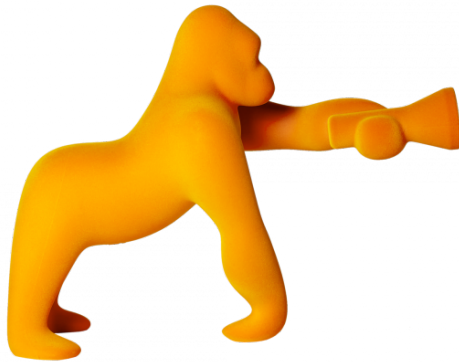

KONG XS VELVET FINISH

58 cm

design Stefano Giovannoni

Specs

Material: polyethylene

Light Source: GU 10 LED 4,5W

Dimensions (L - W - H): 56 x 35 x 58 cm

Weight: 2 Kg

Cable: EU Plug

Cable length: 150+150

Packaging

Box 1

Dimensions (L - W - H): 55 cm x 34 cm x 55 cm

Weight: 3 Kg

Variants

Dark Gold