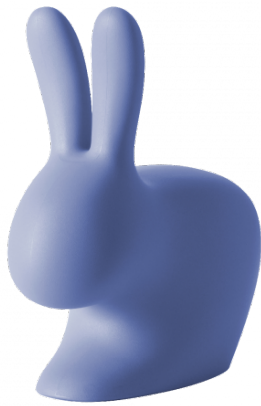

RABBIT CHAIR BABY

design Stefano Giovannoni

Everyone needs a friend who is all ears and here it is our baby Rabbit! Rabbit chair baby it's the original Qeeboo rabbit-shaped chair in a smaller version, conceived for children's fun. It can be used to sit leaning against the ears of the rabbit or on the opposite side, riding it and resting the forearms on his ears.

SRP
€ 99.00

Specs

Material: polyethylene

Dimensions (L - W - H): 45,3 x 26,2 x 52,7 cm

Weight: 1.74 Kg

Seat Height: 30 cm

Packaging

Box 1

Dimensions (L - W - H): 47,5 cm x 28 cm x 55 cm

Weight: 2.44 Kg

Variants

Light Blue

SKU: 90001LB
EAN: 8052049050203

Violet

SKU: 90001VI
EAN: 8052049050074

Pink