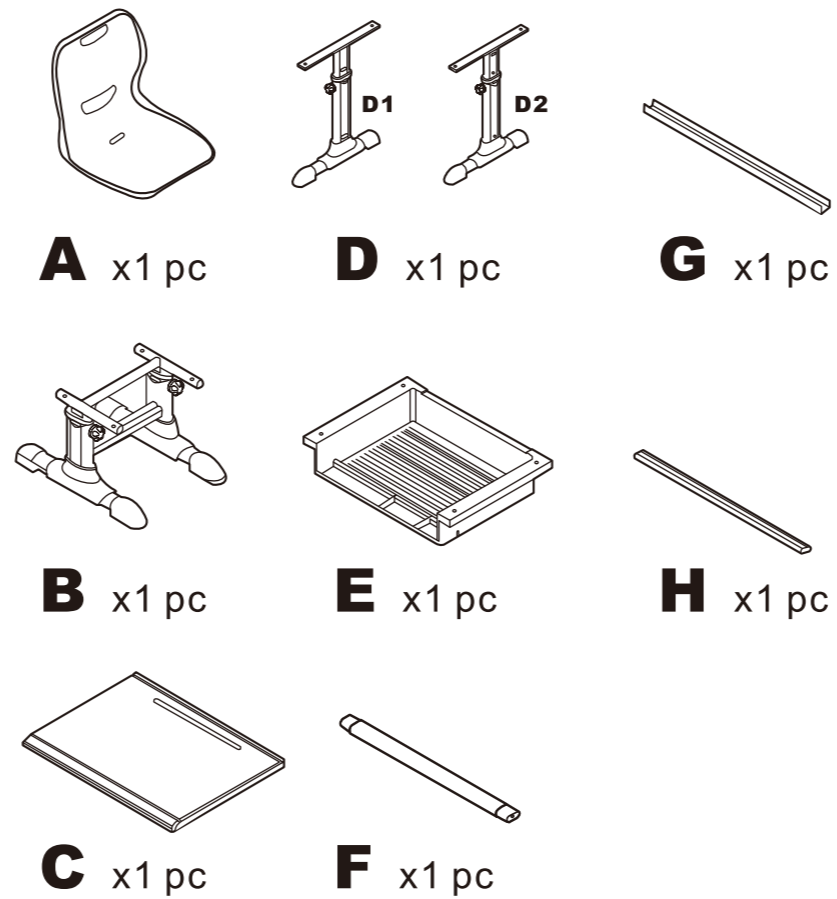

Reo-Smart

SB-ST-2011AB

Part List

Assembly Instructions

1

2

3