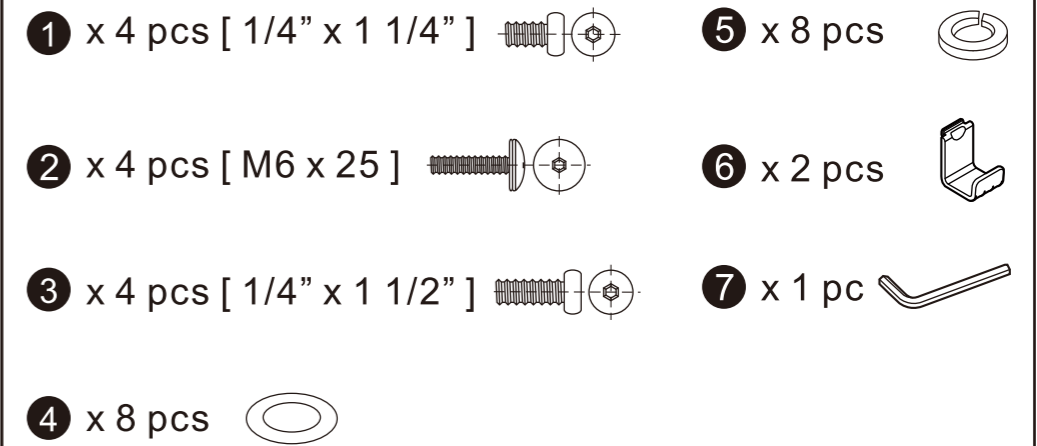

Reo-Smart

SB-ST-2011AB

Part List

Assembly Instructions

1

2

3