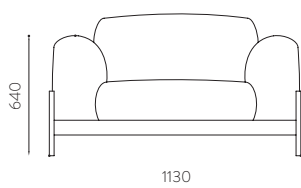

Bowie is a soft balanced modular sofa designed to be pleasing and comfortable, to fit equally well in a living room, as in a hotel lobby. With a simple eye-catching detail, the structure of the sofa plays between the slim appearance of metal and the robustness of wood.

**DIMENSIONS**

3 SEATS: W 3005 H 750 D 900 | 2.03M<sup>3</sup>

2 SEATS: W 2200 H 750 D 900 | 1.48M<sup>3</sup>

1 SEATS: W 1130 H 750 D 900 | 0.90M<sup>3</sup>

POUFF: W 900 H 420 D 900 | 0.34M<sup>3</sup>

**REFERENCES**