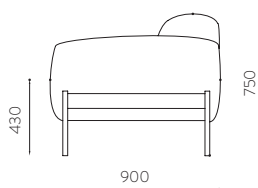

Bowie is a soft balanced modular sofa designed to be pleasing and comfortable, to fit equally well in a living room, as in a hotel lobby. With a simple eye-catching detail, the structure of the sofa plays between the slim appearance of metal and the robustness of wood.

**DIMENSIONS**

3 SEATS: W 3005 H 750 D 900 | 2.03M<sup>3</sup>

2 SEATS: W 2200 H 750 D 900 | 1.48M<sup>3</sup>

1 SEATS: W 1130 H 750 D 900 | 0.90M<sup>3</sup>

POUFF: W 900 H 420 D 900 | 0.34M<sup>3</sup>

**REFERENCES**