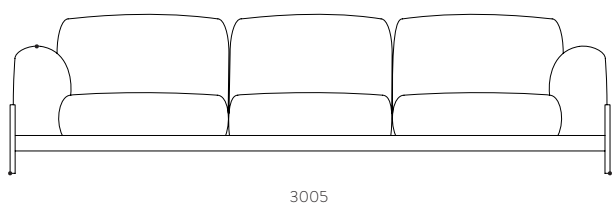

Bowie is a soft balanced modular sofa designed to be pleasing and comfortable, to fit equally well in a living room, as in a hotel lobby. With a simple eye-catching detail, the structure of the sofa plays between the slim appearance of metal and the robustness of wood.

**DIMENSIONS**

3 SEATS: W 3005 H 750 D 900 | 2.03M<sup>3</sup>

2 SEATS: W 2200 H 750 D 900 | 1.48M<sup>3</sup>

1 SEATS: W 1130 H 750 D 900 | 0.90M<sup>3</sup>

POUFF: W 900 H 420 D 900 | 0.34M<sup>3</sup>

**REFERENCES**

- SF.GC003C 3 SEATS OAK CLASSIC FABRIC
- SF.GC003CTC 3 SEATS OAK CLIENT FABRIC
- SF.GC003CP 3 SEATS OAK PREMIUM FABRIC
- SF.GC003N 3 SEATS WALNUT CLASSIC FABRIC
- SF.GC003NTC 3 SEATS WALNUT CLIENT FABRIC
- SF.GC003NP 3 SEATS WALNUT PREMIUM FABRIC
- SF.GC002C 2 SEATS OAK CLASSIC FABRIC
- SF.GC002CTC 2 SEATS OAK CLIENT FABRIC
- SF.GC002CP 2 SEATS OAK PREMIUM FABRIC
- SF.GC002N 2 SEATS WALNUT CLASSIC FABRIC
- SF.GC002NTC 2 SEATS WALNUT CLIENT FABRIC
- SF.GC002NP 2 SEATS WALNUT PREMIUM FABRIC
- SF.GC001C 1 SEAT OAK CLASSIC FABRIC
- SF.GC001CTC 1 SEAT OAK CLIENT FABRIC
- SF.GC001CP 1 SEAT OAK PREMIUM FABRIC
- SF.GC001N 1 SEAT WALNUT CLASSIC FABRIC
- SF.GC001NTC 1 SEAT WALNUT CLIENT FABRIC
- SF.GC001NP 1 SEAT WALNUT PREMIUM FABRIC
- SF.GC000C POUFF OAK CLASSIC FABRIC
- SF.GC000CTC POUFF OAK CLIENT FABRIC
- SF.GC000CP POUFF OAK PREMIUM FABRIC
- SF.GC000N POUFF WALNUT CLASSIC FABRIC
- SF.GC000NTC POUFF WALNUT CLIENT FABRIC
- SF.GC000NP POUFF WALNUT PREMIUM FABRIC