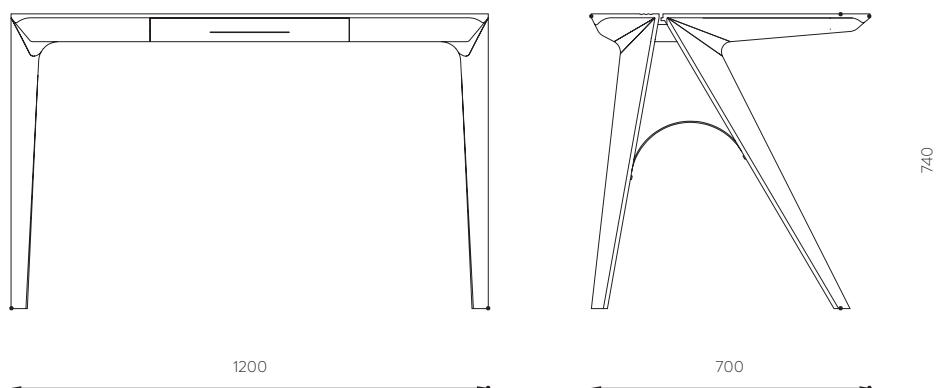

# BRIDGE DESK

by CRISTOPHE DE SOUSA

Bridge desk is inspired by the city of Porto, the only city in Europe with 6 bridges. It features smooth, rounded surfaces and an overall minimalist aesthetic. The steel arcs that span the legs reminds us of the structures on the bridges in Porto.

DIMENSIONS  
W 1200 H 740 D 700 | 0.62M<sup>3</sup>

REFERENCES  
SC.CS001C OAK  
SC.CS001N WALNUT