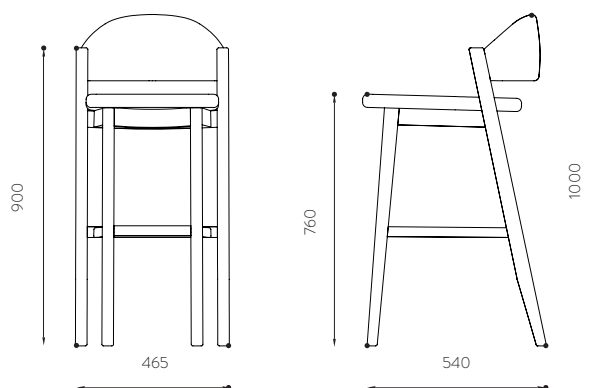

CARAVELA BAR STOOL

by GONALO CAMPOS

Caravela bar stool is the second piece from the Caravela family of chairs. Created for those who need a higher version of the chair to complete the ambience of any residential or commercial space. It also works perfectly individually.

DIMENSIONS
W 465 H 1000 D 540 | 0.26M³

REFERENCES
CD.GC002C OAK CLASSIC FABRIC
CD.GC002CTC OAK CLIENT FABRIC
CD.GC002CP OAK PREMIUM FABRIC
CD.GC002N WALNUT CLASSIC FABRIC
CD.GC002NTC WALNUT CLIENT FABRIC
CD.GC002NP WALNUT PREMIUM FABRIC