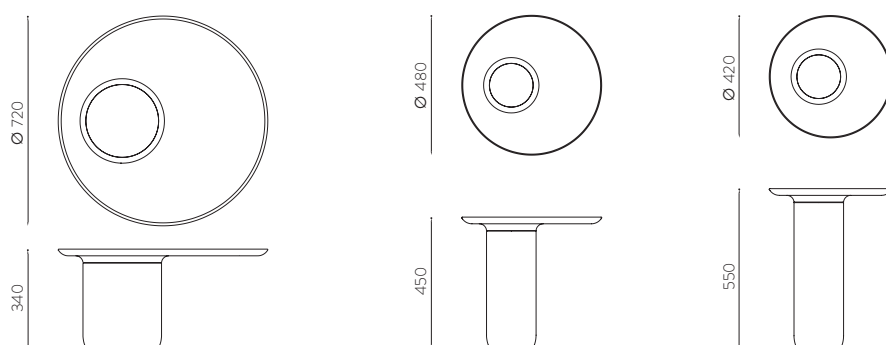

LAGO COFFEE/SIDE TABLES

by CHRISTOPHE DE SOUSA

Lago is a series of tables available in three different sizes, composed by a solid marble base and a delicate top in wood, blending elegance and functionality.

It can be used as a single side table, next to an armchair or sofa, or as a combination, creating a sculptural coffee or side table with different dimensions.

DIMENSIONS

Ø 720 H 340 | 0.18M³

Ø 480 H 450 | 0.10M³

Ø 420 H 550 | 0.10M³

REFERENCES

MC.CS001C COFFE TABLE BLACK OAK STANDARD OR SPECIAL MARBLE

MC.CS002C SIDE TABLE BLACK OAK STANDARD OR SPECIAL MARBLE

MC.CS003C TALL SIDE TABLE BLACK OAK STANDARD OR SPECIAL MARBLE