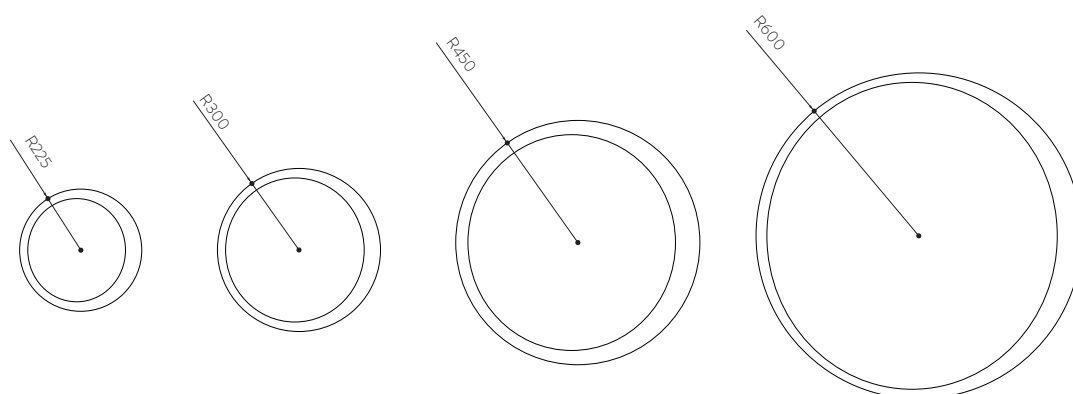

Luna is a series of mirrors inspired by the beautiful and fascinating shape of the full and crescent moon. It can be placed in a different position by simply rotating the wooden frame to create different combinations of décor set.

**DIMENSIONS**

Ø 1200 | 0.15M<sup>3</sup>

Ø 900 | 0.11M<sup>3</sup>

Ø 600 | 0.07M<sup>3</sup>

Ø 450 | 0.05M<sup>3</sup>

**REFERENCES**

**ED.EF001C** Ø 1200 OAK

**ED.EF004C** Ø 900 OAK

**ED.EF002C** Ø 600 OAK

**ED.EF003C** Ø 450 OAK

**ED.EF001N** Ø 1200 WALNUT

**ED.EF004N** Ø 900 WALNUT

**ED.EF002N** Ø 600 WALNUT

**ED.EF003N** Ø 450 WALNUT