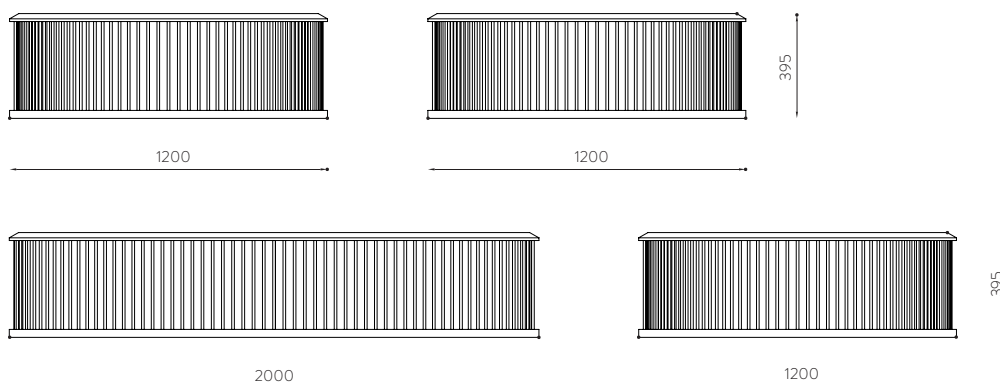

# MEMÓRIA COFFEE TABLE

by WEWOOD DESIGN CENTER

Hexa coffee|side table stands out for its modernist aesthetics and its functional character. The modular design allows it to fit into different spaces. In small rooms, it can be used only one module, while in larger spaces it's possible to combine several modules in different types of wood.

#### DIMENSIONS

W 1200 H 395 D 1200 | 0.57M<sup>3</sup>

W 2000 H 395 D 1200 | 0.95M<sup>3</sup>