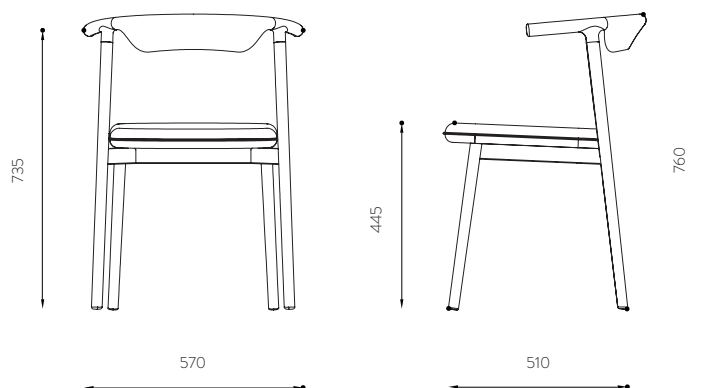

PALA CHAIR

by RAMOS BASSOLS

Pala is a chair inspired by Nordic simplicity fused with Mediterranean warmth. This is a practical and comfortable chair made for lovers of wood looking who want to add an eclectic touch to any dining area.

DIMENSIONS
W 570 H 760 D 510 | 0.22M³

REFERENCES
CD.RB001C OAK CLASSIC FABRIC
CD.RB001CTC OAK CLIENT FABRIC
CD.RB001CP OAK PREMIUM FABRIC
CD.RB001N WALNUT CLASSIC FABRIC
CD.RB001NTC WALNUT CLIENT FABRIC
CD.RB001NP WALNUT PREMIUM FABRIC