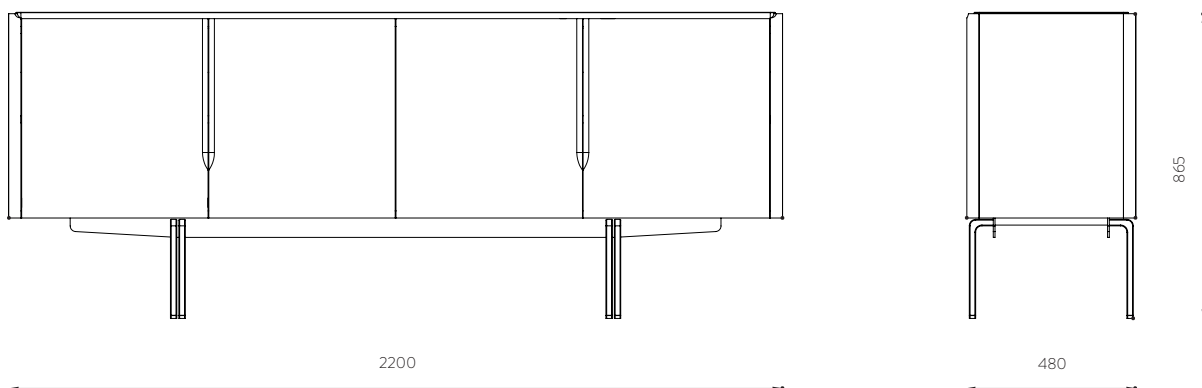

PANAMÁ SIDEBOARD

by EDE ESTUDIO

Panamá is a sideboard inspired by the style of the 1950s and a light visual aspect with enough consistency to support the weight of the furniture. The design reminds us of the pointed end shape and the hull profile of these boats.

DIMENSIONS
W 2200 H 865 D 480 | 0.91M³

REFERENCES
AP.ED401CM OAK STANDARD MARBLE
AP.ED401CMP OAK PREMIUM MARBLE
AP.ED401NM WALNUT STANDARD MARBLE
AP.ED401NMP WALNUT PREMIUM MARBLE