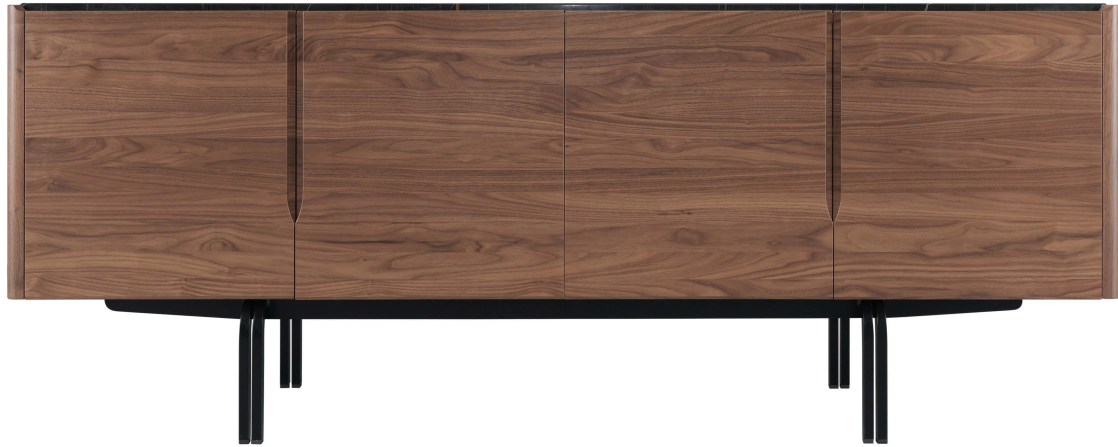

PANAMÁ SIDEBOARD

by EDE ESTUDIO

Panamá is a sideboard inspired by the style of the 1950s and a light visual aspect with enough consistency to support the weight of the furniture. The design reminds us of the pointed end shape and the hull profile of these boats.

DIMENSIONS
W 2200 H 865 D 480 | 0.91M³

REFERENCES
AP.ED401CM OAK STANDARD MARBLE
AP.ED401CMP OAK PREMIUM MARBLE
AP.ED401NM WALNUT STANDARD MARBLE
AP.ED401NMP WALNUT PREMIUM MARBLE