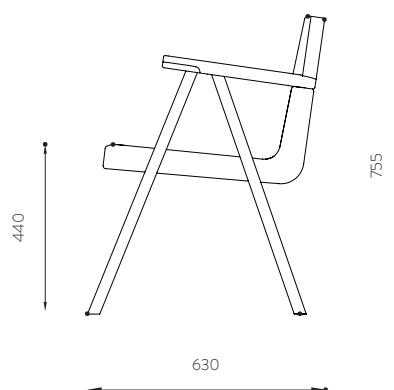

PENSIL LOUNGE CHAIR

by TOM KELLY

Pensil lounge chair is part of a family of chairs that also include a chair and an armchair inspired by the remaining pillars and ruins of an old bridge in Porto. It can be customized to fit different types of decoration.

DIMENSIONS

W 710 H 755 D 630 | 0.34M³

REFERENCES

CD.TK003C OAK CLASSIC FABRIC

CD.TK003CTC OAK CLIENT FABRIC

CD.TK003CP OAK PREMIUM FABRIC

CD.TK003N WALNUT CLASSIC FABRIC

CD.TK003NTC WALNUT CLIENT FABRIC