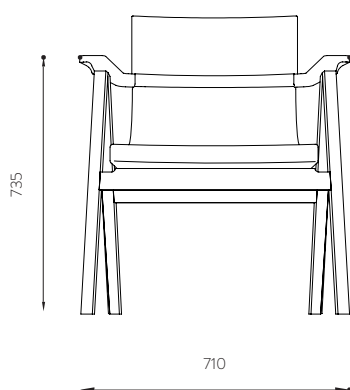

PENSIL LOUNGE CHAIR

by TOM KELLY

Pensil lounge chair is part of a family of chairs that also include a chair and an armchair inspired by the remaining pillars and ruins of an old bridge in Porto. It can be customized to fit different types of decoration.

DIMENSIONS

W 710 H 755 D 630 | 0.34M³

REFERENCES

CD.TK003C OAK CLASSIC FABRIC

CD.TK003CTC OAK CLIENT FABRIC

CD.TK003CP OAK PREMIUM FABRIC

CD.TK003N WALNUT CLASSIC FABRIC

CD.TK003NTC WALNUT CLIENT FABRIC