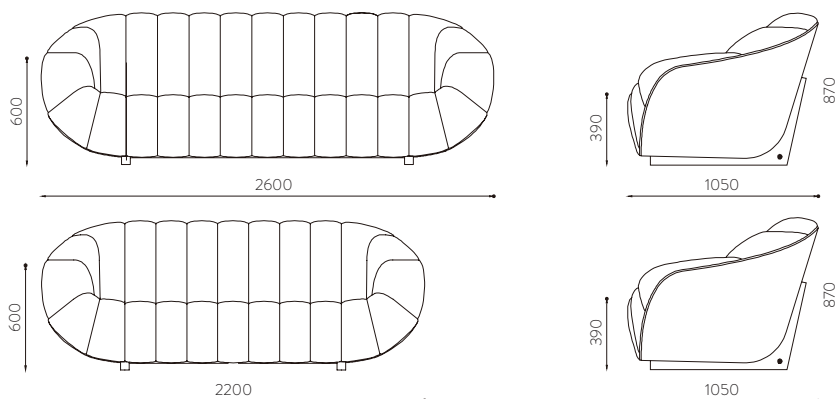

# RABELO SOFA

by CHRISTOPHE DE SOUSA

Rabelo is a remarkably soft and comfortable sofa that is an epitome of relaxation and emotion. It can fit any open-plan, hospitality setting or high-end public area.

#### DIMENSIONS

3 SEATS: W 2600 H 870 D 1050 | 2.01M<sup>3</sup>

2 SEATS: W 2200 H 870 D 1050 | 2.38M<sup>3</sup>