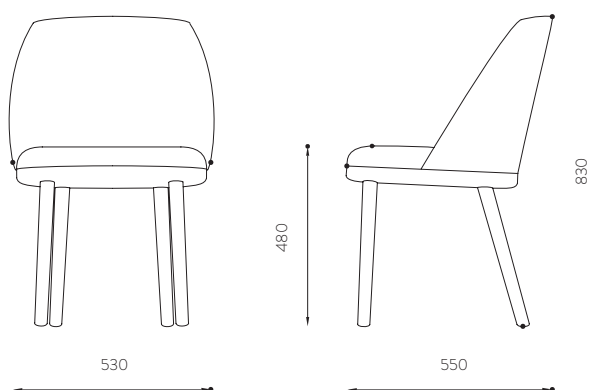

SARTOR CHAIR

by GONÇALO CAMPOS

Sartor is a solid, understated and comfortable chair meant to show off a little, but not too much. It is uncomplicated: just discreet piping that runs along the arched back to highlight the chair's silhouette and a wooden base that holds all the upholstery.

DIMENSIONS
W 530 H 830 D 550 | 0.24M³

REFERENCES
CD.GC004C OAK CLASSIC FABRIC
CD.GC004CTC OAK CLIENT FABRIC
CD.GC004CP OAK PREMIUM FABRIC
CD.GC004N WALNUT CLASSIC FABRIC
CD.GC004NTC WALNUT CLIENT FABRIC
CD.GC004NP WALNUT PREMIUM FABRIC