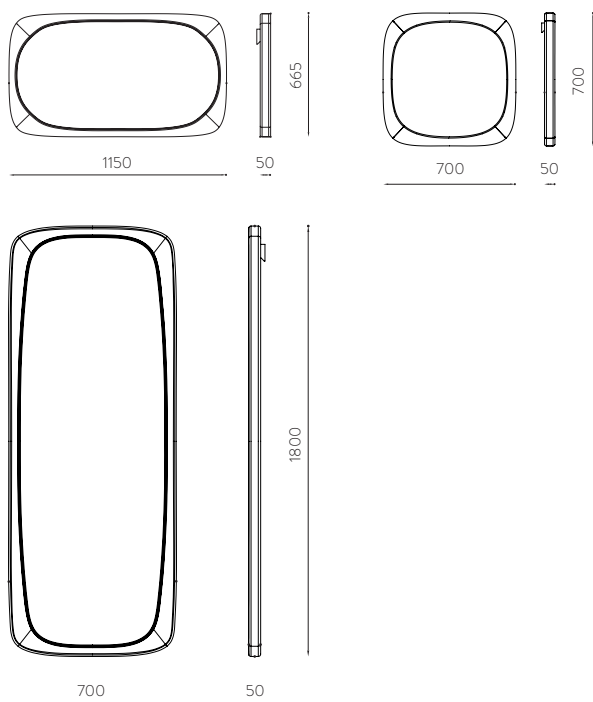

Sixty's is a collection of mirrors of different dimensions, with a solid wood frame designed to contrast. Inspired by the unique style of the 1960s. It can be placed both horizontally or vertically making it perfect for rooms, dining rooms or halls, giving a vintage touch to any home.

DIMENSIONS

W 700 H 700 D 50 | 0.25M³
W 655 H 1150 D 50 | 0.37M³
W 700 H 1800 D 50 | 0.63M³

REFERENCES

ED.WW001C 700 OAK
ED.WW001C 1150 OAK
ED.WW001C 1800 OAK
ED.WW001N 700 WALNUT
ED.WW001N 1150 WALNUT
ED.WW001N 1800 WALNUT