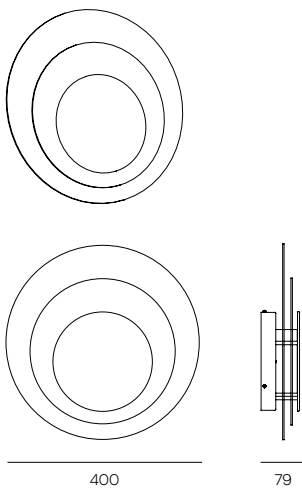

Elisa

Milan

MLN Elisa

Jordi Jané

Ø 400 | H 79

1 x LED STRIP 24 V.  | 23,4 W | 2.300 lumens (x1)

2.700 K | CRI90

 |  |  | DRV. INC | EEI: A+

[6680](#)

[6681](#)

[6682](#)

3D Max Files

[6680](#)

[6681](#)

[6682](#)

Assembly instructions

[Plane fixing base to wall-ceiling](#)

Economic efficiency index

[6680](#)

[6681](#)

[6682](#)

Inspired by the solar system appears Elisa, a wall light that is minimalist and timeless.

Wall light with two asymmetric diffusing shades in translucent polymethylmethacrylate (PMMA) with satin-finish on both sides, thermoformed to 3 mm thick, with a third shade in stamped steel with a charcoal grey, burgundy or gold lacquer finish.

Stamped steel ceiling fixture base in white lacquer with an internal cylinder for housing the flexible LED strip to ensure the light is uniform across the whole surface area.