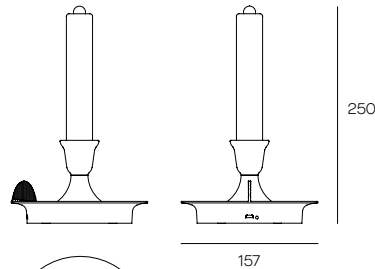

MLN Candelier

Finishes

6731 ● White texture lacquer

6732 ● Golden texture lacquer

DOWNLOADS

[Catalogue](#)

3D Files

[6731](#)

[6732](#)

3D Max Files

[6731](#)

[6732](#)

[Assembly instructions](#)

[Photometric curve](#)

Economic efficiency index

[6731](#)

[6732](#)

The nomadic light that goes with you. Its light creates an intimate and warm atmosphere.

The shape evokes a nostalgia for the past, but its production using injected ABS gives it the necessary lightness and imbues it with modernity.

It is a cordless, portable and rechargeable table lamp that allows you to adjust the lighting in four levels, ideal

for indirectly lighting both the interiors of restaurants and terraces and in the home—it is ideal for spaces that do not have access to a socket. Its autonomy and small format allows you to take it from one place to another with total ease—it is a nomadic light that goes with you.